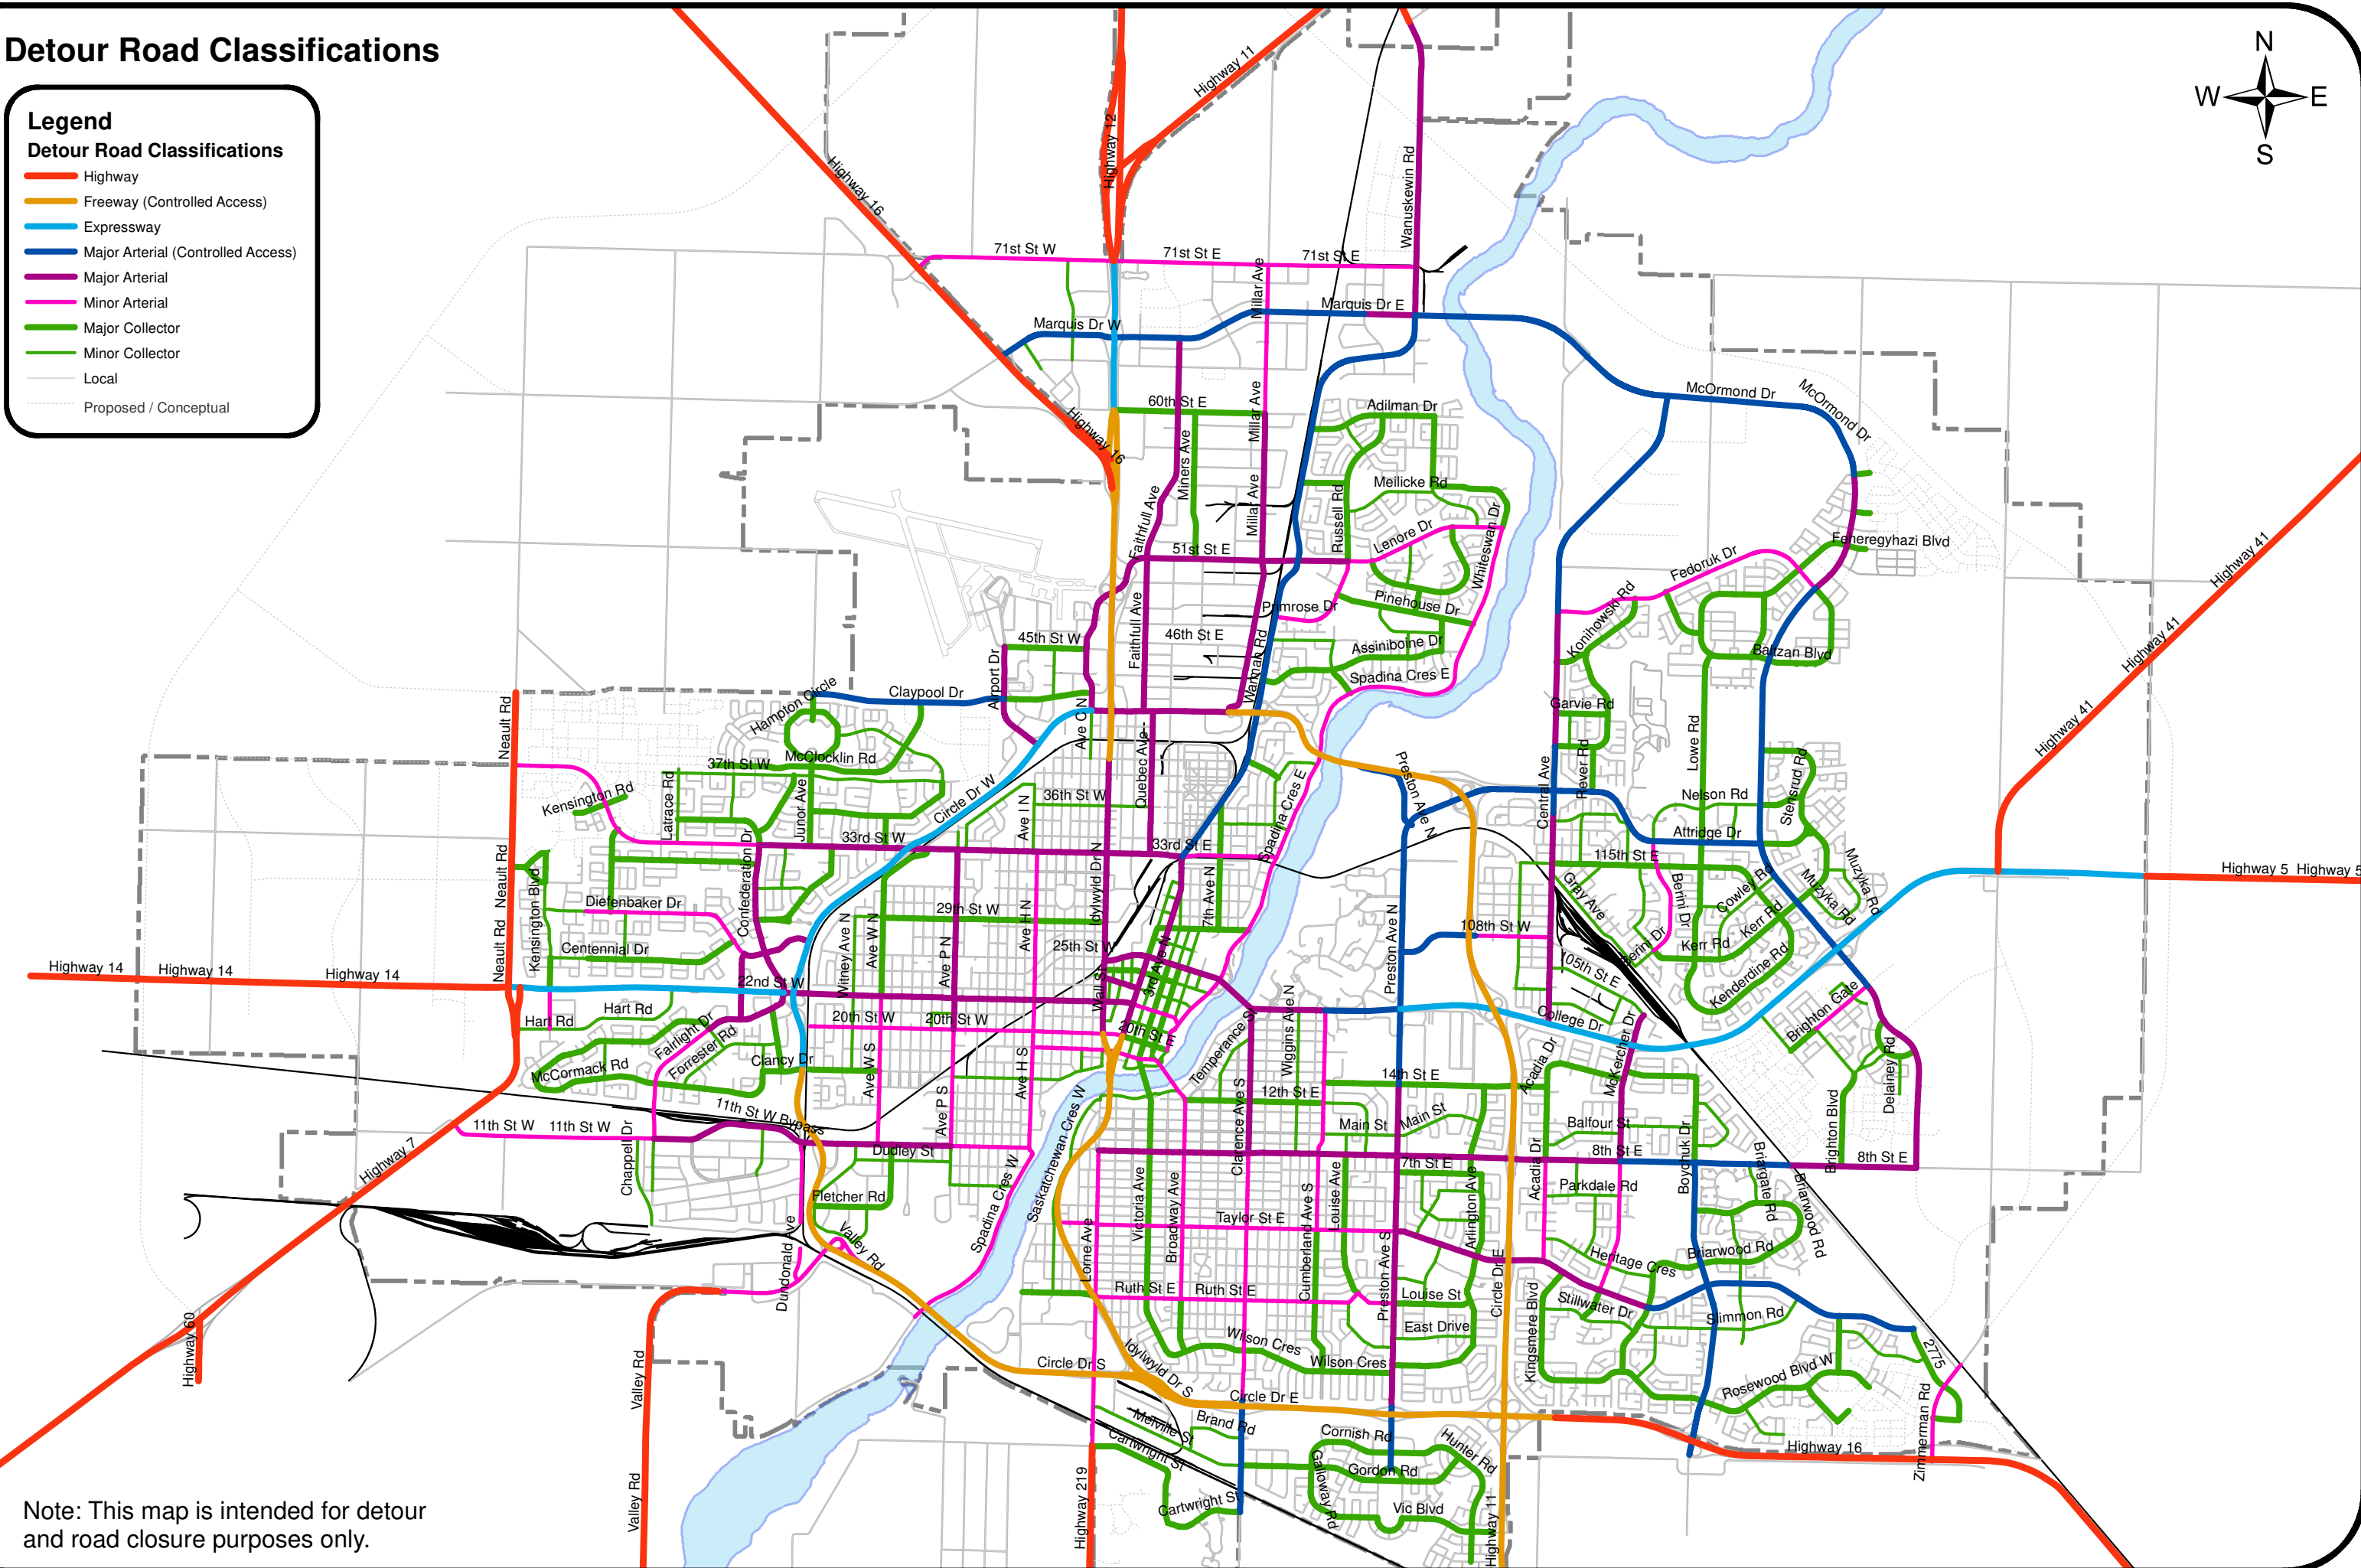

Detour Road Classifications

Legend
Detour Road Classifications

- Highway
- Freeway (Controlled Access)
- Expressway
- Major Arterial (Controlled Access)
- Major Arterial
- Minor Arterial
- Major Collector
- Minor Collector
- Local
- Proposed / Conceptual

Note: This map is intended for detour and road closure purposes only.