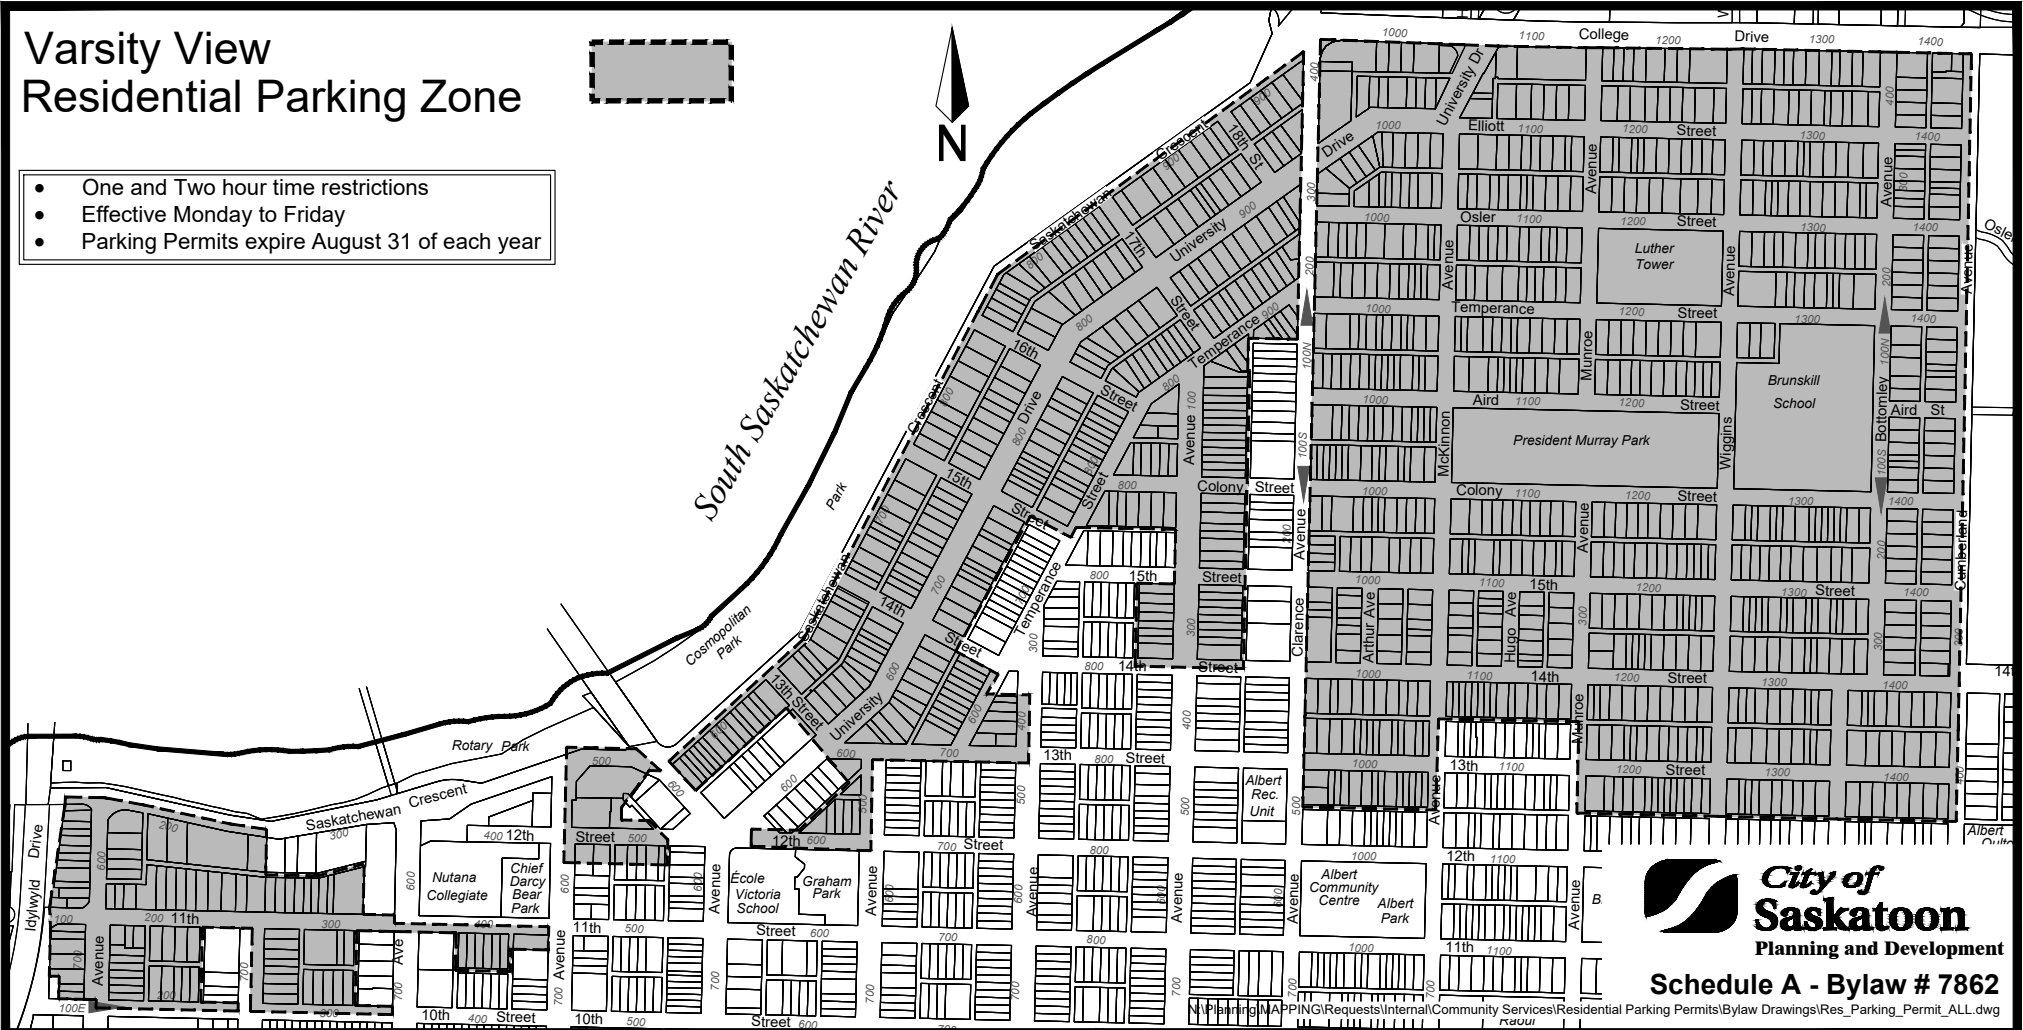

Varsity View Residential Parking Zone

- One and Two hour time restrictions
- Effective Monday to Friday
- Parking Permits expire August 31 of each year

Schedule A - Bylaw # 7862

Streets Designated as the Varsity View Residential Parking Zone

- 10th Street: 200 (north side) & 300 (north side) Blocks
- 11th Street: 100, 200, 300 & 400 (south side) Blocks
- 12th Street: 500 (Eastlake Ave to east lane) & 600 Blocks
- 13th Street: Between Saskatchewan Cres & Lansdowne Ave, 600, 700, 1000, 1200, 1300 & 1400 Blocks
- 14th Street: Between Saskatchewan Cres & lane W of University Dr, 1000, 1100, 1200, 1300, & 1400 Blocks
- 15th Street: Between Saskatchewan Cres & lane W of University Dr, Between lane W of University Drive & Temperance St (north side), 1000, 1100, 1200, 1300 & 1400 Blocks
- 16th Street: Between Saskatchewan Cres & Temperance St
- 17th Street: Between Saskatchewan Cres & Temperance St
- 18th Street: Between Saskatchewan Cres & University Dr
- Aird Street: 1000, 1100, 1200 & 1400 Blocks

- Albert Avenue: 100, 200 & 300 Blocks
- Arthur Avenue: 300 Block
- Bottomley Avenue North: 100, 200, 300 & 400 Blocks
- Bottomley Avenue South: 100, 200 & 300 Blocks
- Colony Street: 800, 1000, 1100, 1200, 1300 & 1400 Blocks
- Cumberland Avenue North: 100 (west side), 200 (west side), 300 (west side) & 400 (west side) Blocks
- Cumberland Avenue South: 100 (west side), 200 (west side), 300 (west side), 400 (Between 14th St & lane S of 14th St, west side) Blocks
- Dufferin Avenue: 500 (west side) Block
- Eastlake Avenue: 500 (east side) Block
- Elliot Street: 1100, 1200, 1300 & 1400 Blocks
- Hugo Avenue: 300 Block
- Lansdowne Avenue: 400 (13th Street to lane S of 14th Street, west side) Block
- McKinnon Avenue North: 100, 200 & 300 Blocks
- McKinnon Avenue South: 100, 200, 300, & 400 (between 14th St and lane S of 14th St) Blocks
- McPherson Avenue: 600 & 700 Blocks

- Melrose Avenue: 700 Block (east side)
- Munroe Avenue North: 100, 200, 300 & 400 Blocks
- Munroe Avenue South: 200, 300, & 400 (Between 14th St to lane S of 14th St, both sides; Between lane S of 14th St to lane S of 13th St, east side) Blocks
- Osler Street: 1000, 1100, 1200, 1300 & 1400 Blocks
- Saskatchewan Crescent: 200 (south side), 500, 600 (south side), 700 (south side), 800 (south side) & 900 (south side) Blocks
- Temperance Street: 600 (13th St to lane S of 14th St, both sides; lane S of 14th St to 14th St, west side), 800, 900, 1000, 1100, 1200, 1300 & 1400 Blocks
- University Drive: 600 (13th St to 14th St), 700, 800, 900, 1000 & 1100 Blocks
- Wiggins Avenue North: 100, 200, 300 & 400 Blocks
- Wiggins Avenue South: 100, 200, 300, 400 (14th St to lane S of 14th St, both sides; Lane S of 14th St to 13th St, west side), & 500 (13th St to lane S of 13th St, west side) Blocks