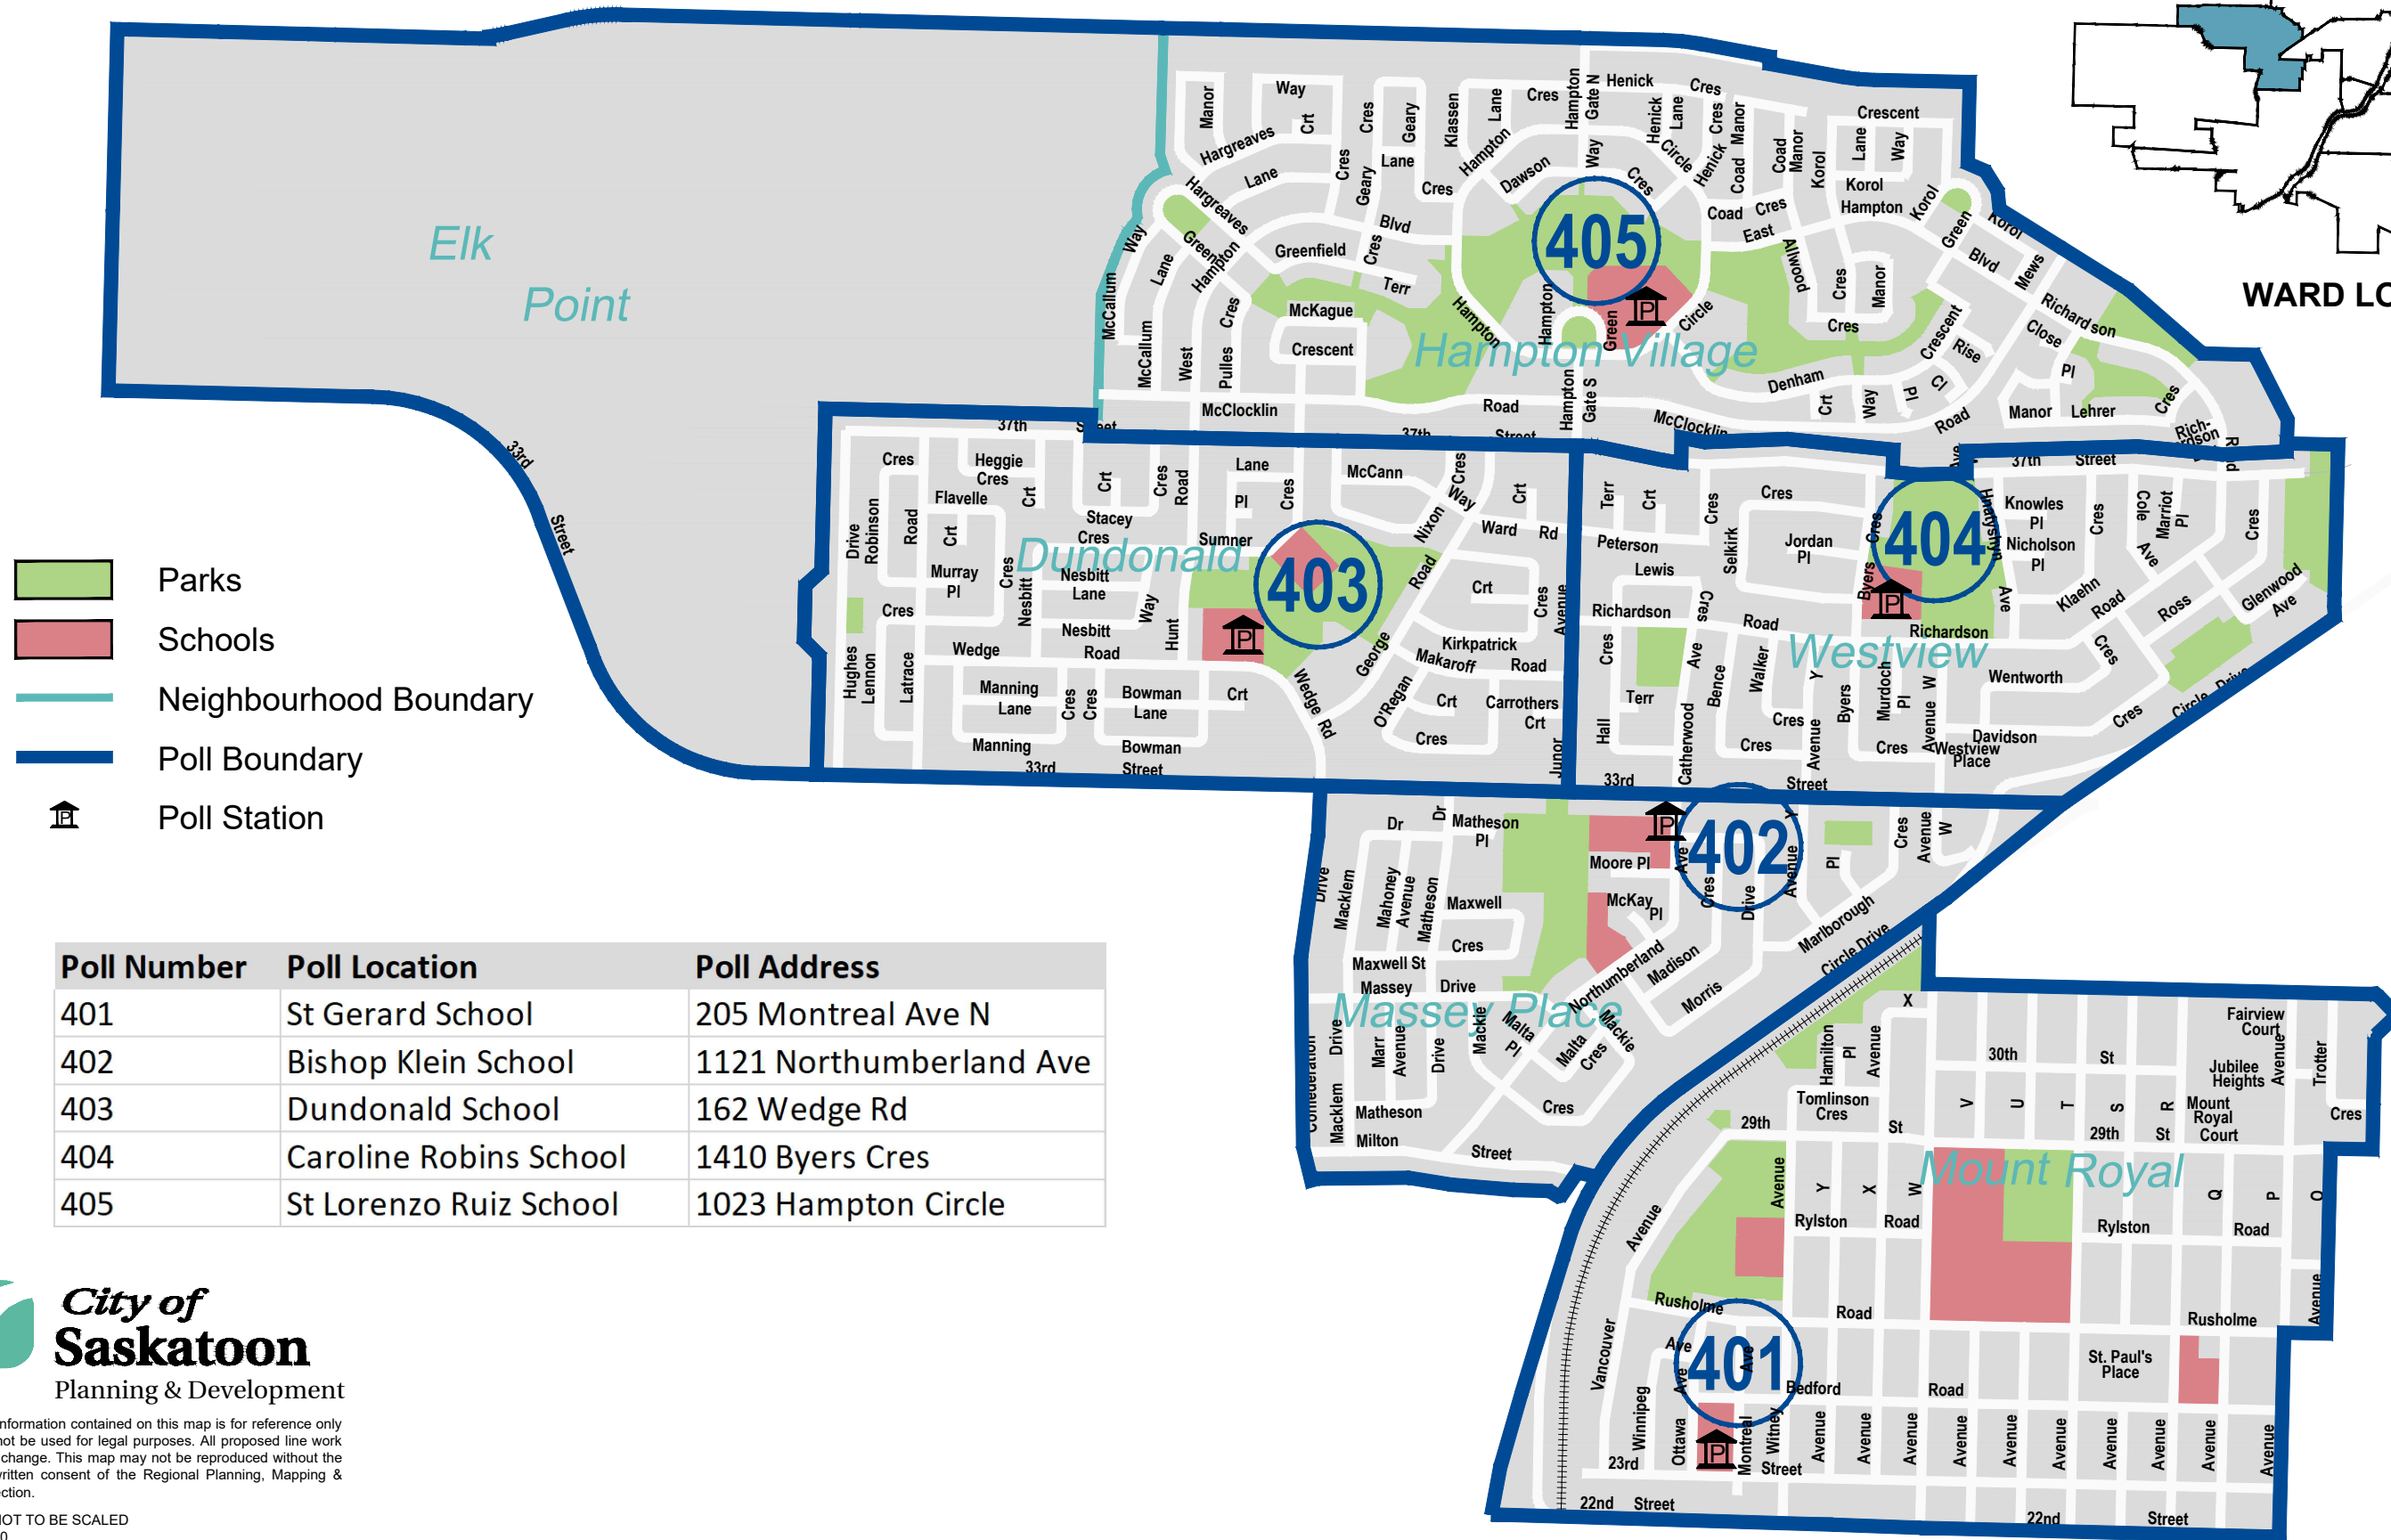

Ward 4

WARD LOCATION

- Parks
- Schools
- Neighbourhood Boundary
- Poll Boundary
- P Poll Station

Poll Number	Poll Location	Poll Address
401	St Gerard School	205 Montreal Ave N
402	Bishop Klein School	1121 Northumberland Ave
403	Dundonald School	162 Wedge Rd
404	Caroline Robins School	1410 Byers Cres
405	St Lorenzo Ruiz School	1023 Hampton Circle