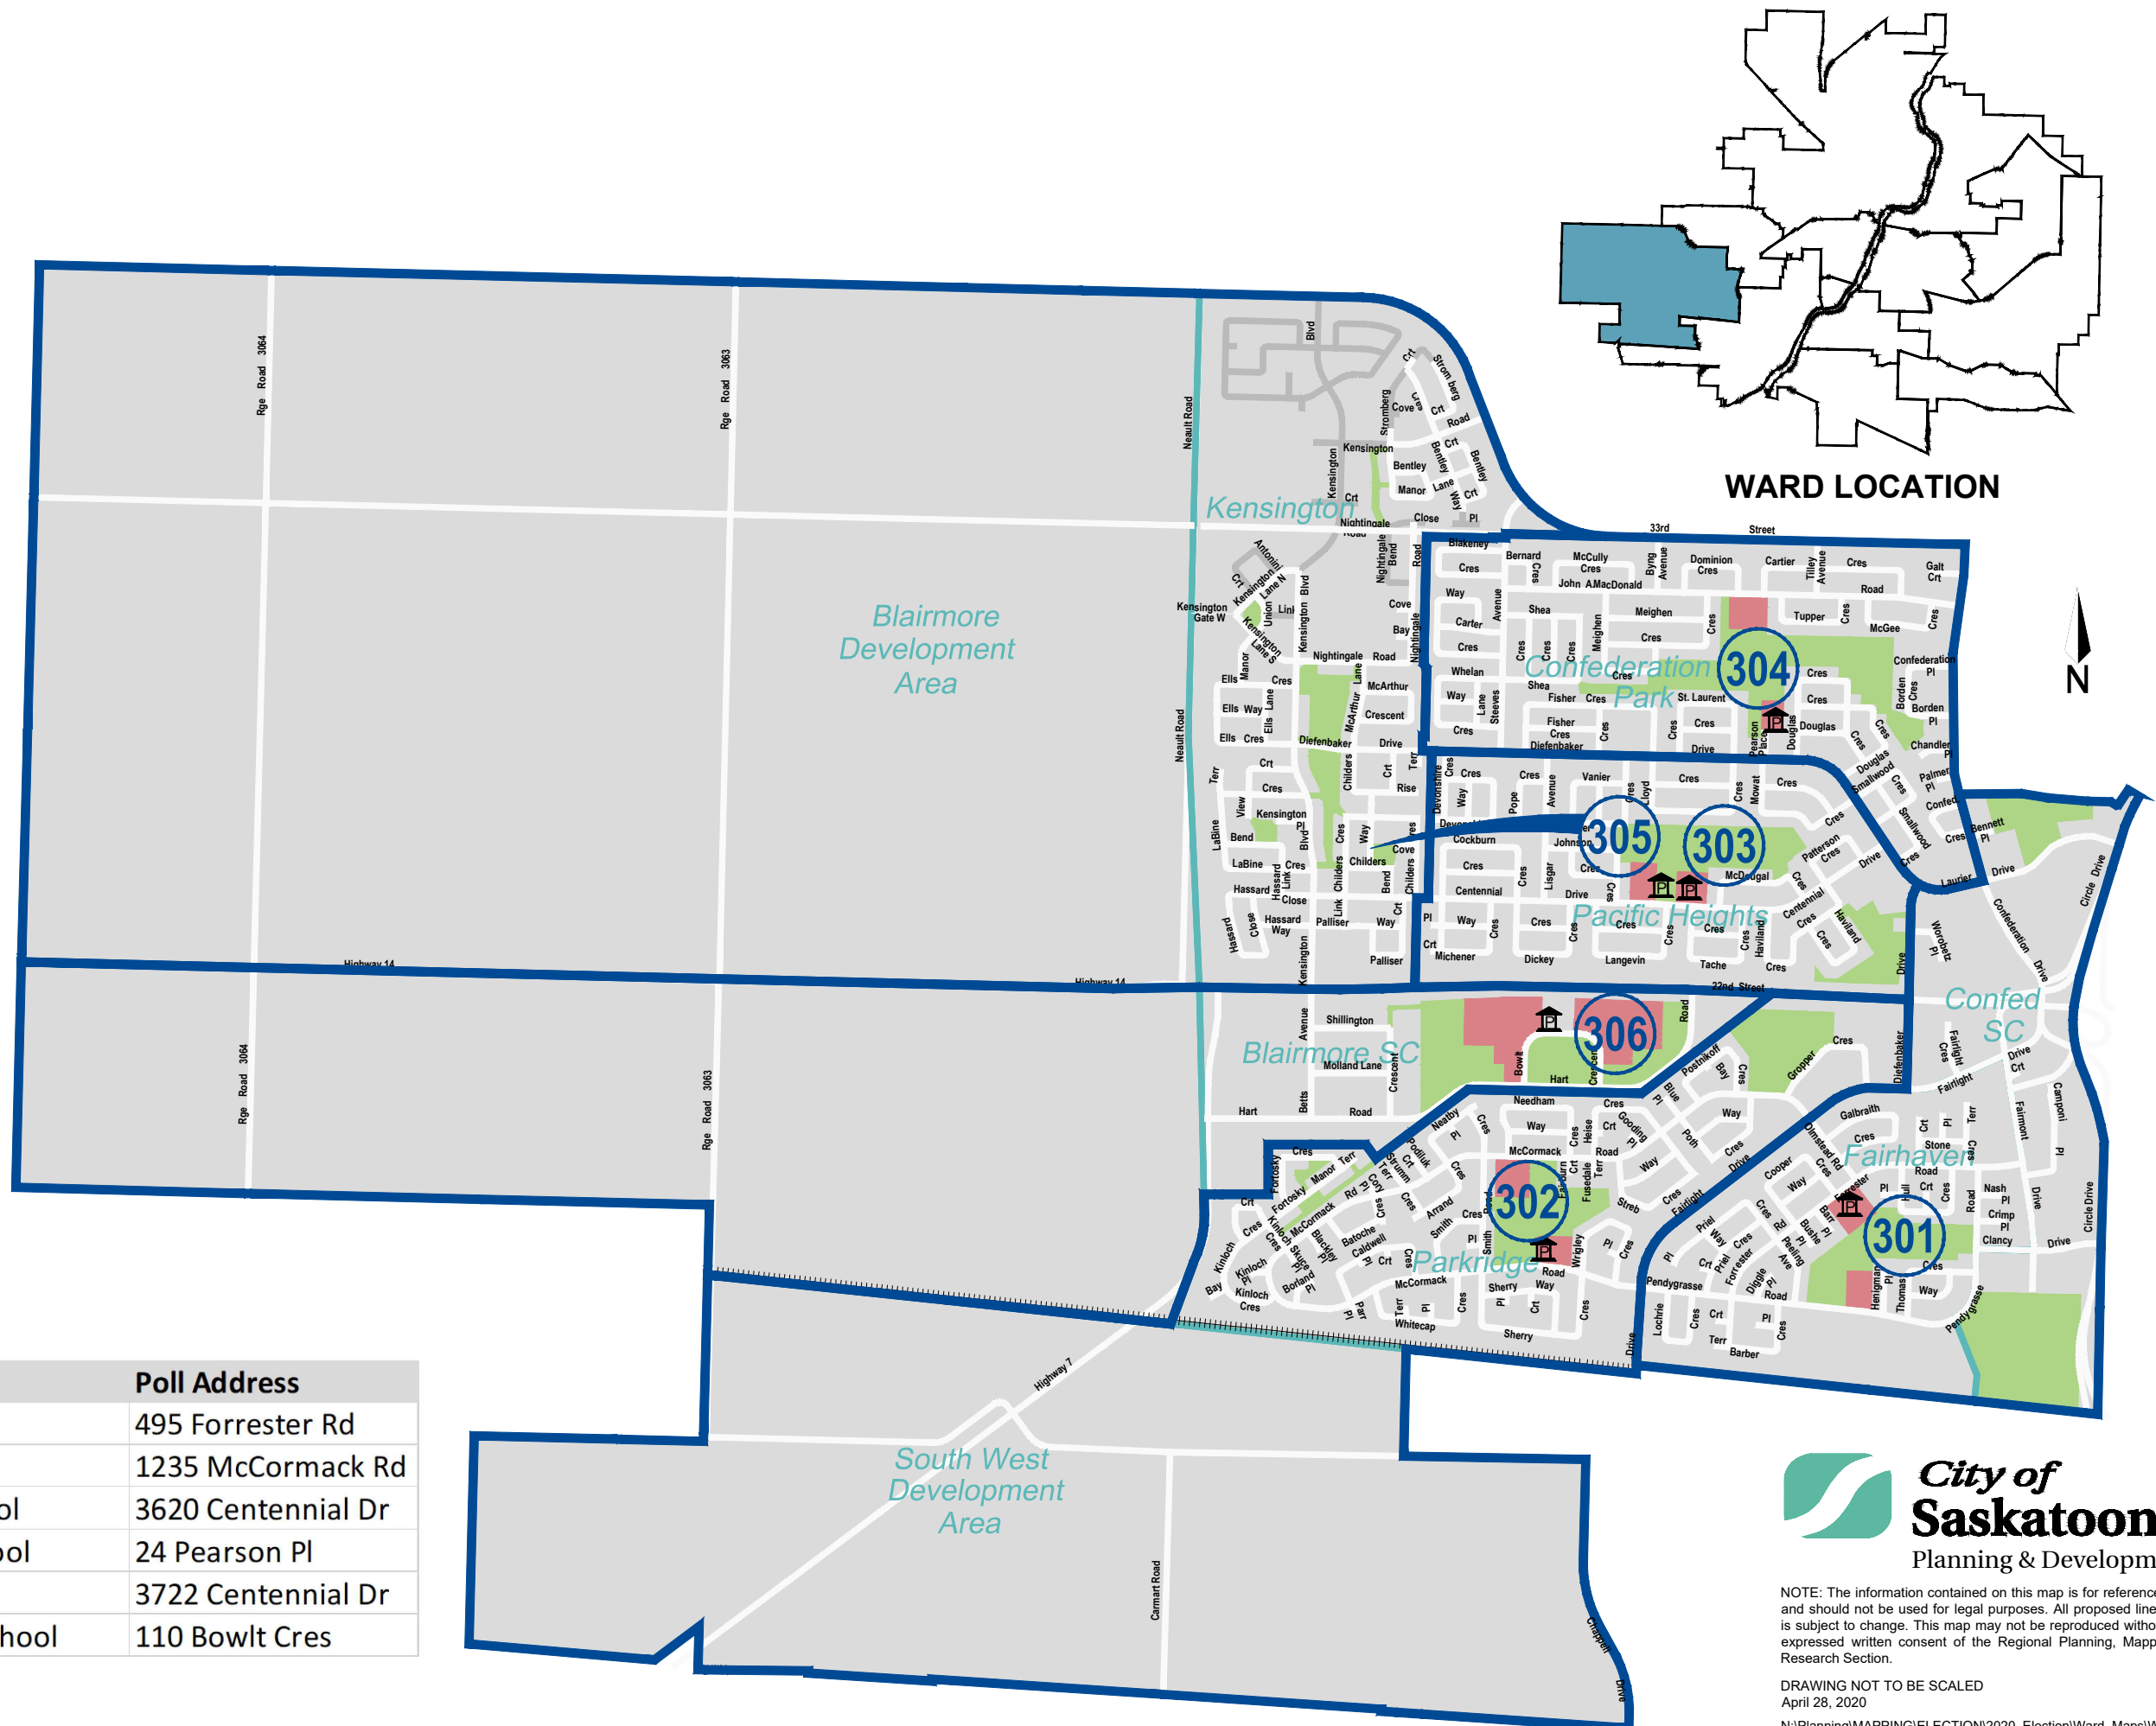

# Ward 3

-  Parks
-  Schools
-  Neighbourhood Boundary
-  Poll Boundary
-  Poll Station

Poll Number	Poll Location	Poll Address
301	Fairhaven School	495 Forrester Rd
302	St Marguerite School	1235 McCormack Rd
303	Lester B Pearson School	3620 Centennial Dr
304	Bishop Roborecki School	24 Pearson Pl
305	Father Vachon School	3722 Centennial Dr
306	Bethlehem Catholic School	110 Bowlt Cres