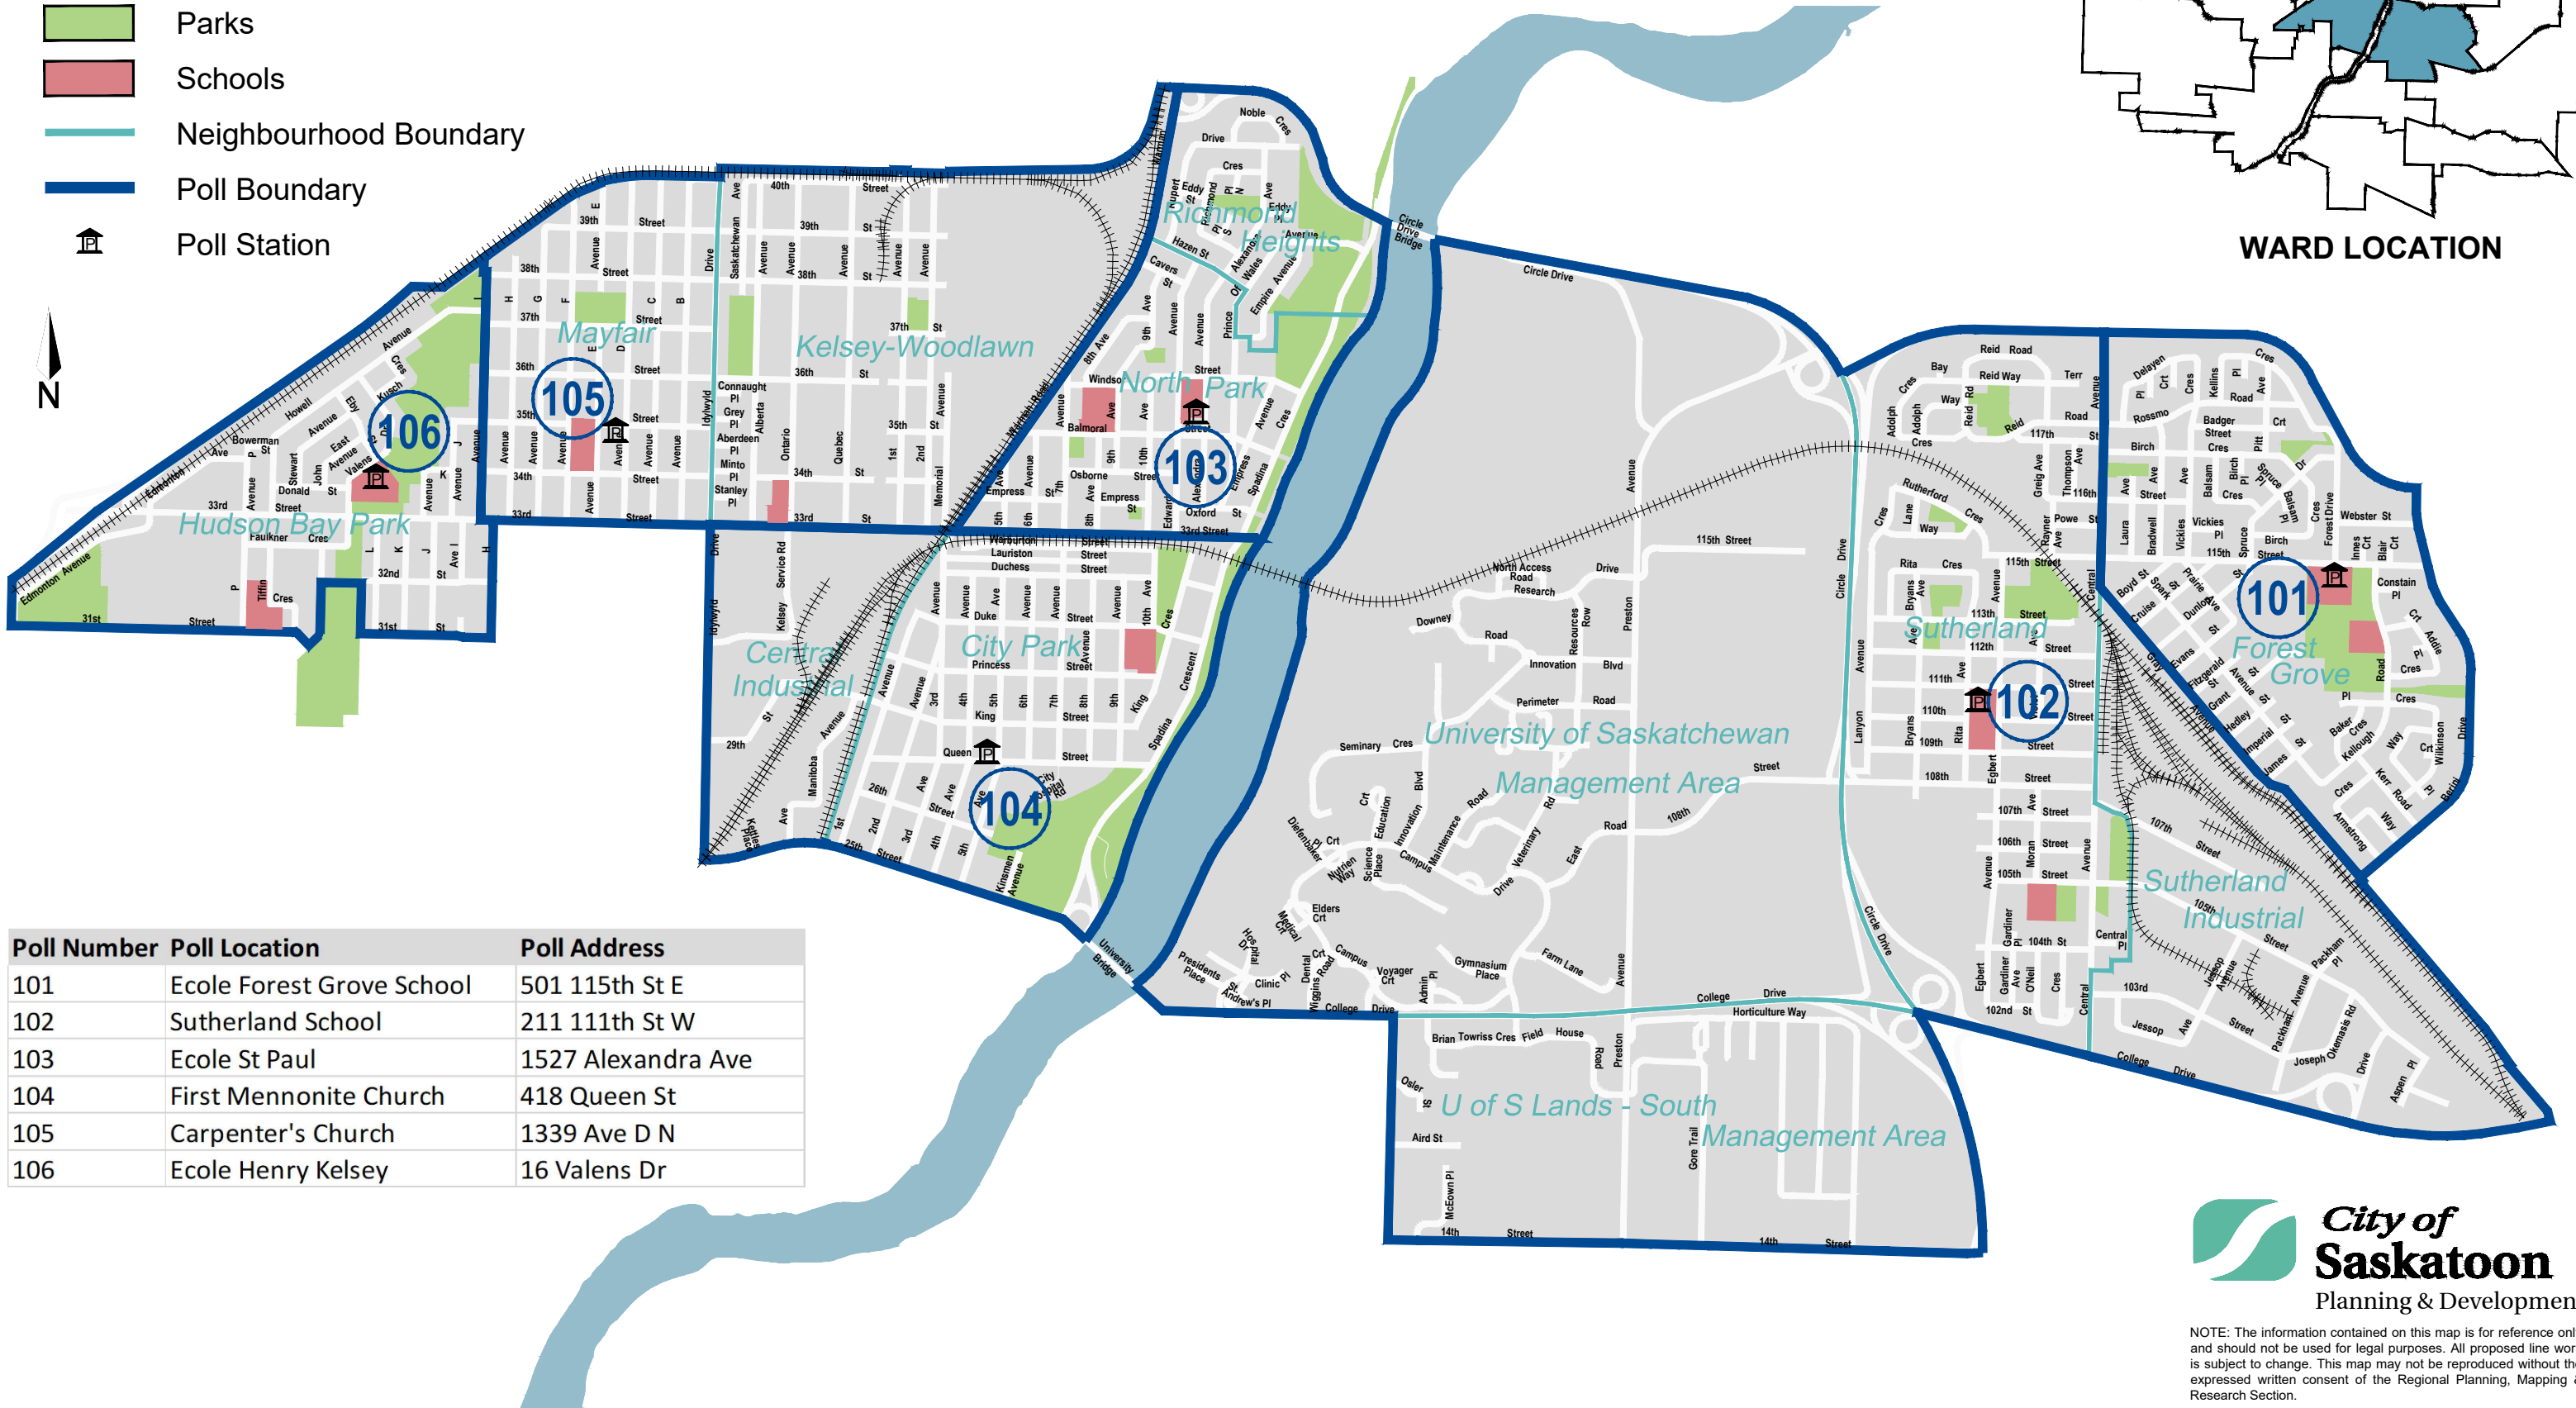

Ward 1

-  Parks
-  Schools
-  Neighbourhood Boundary
-  Poll Boundary
-  Poll Station

WARD LOCATION

Poll Number	Poll Location	Poll Address
101	Ecole Forest Grove School	501 115th St E
102	Sutherland School	211 111th St W
103	Ecole St Paul	1527 Alexandra Ave
104	First Mennonite Church	418 Queen St
105	Carpenter's Church	1339 Ave D N
106	Ecole Henry Kelsey	16 Valens Dr

NOTE: The information contained on this map is for reference only and should not be used for legal purposes. All proposed line work is subject to change. This map may not be reproduced without the expressed written consent of the Regional Planning, Mapping & Research Section.

DRAWING NOT TO BE SCALED
 April 27, 2020
 N:\Planning\MAPPING\ELECTION\2020_Election\Ward_Maps\Ward1_2020.dwg