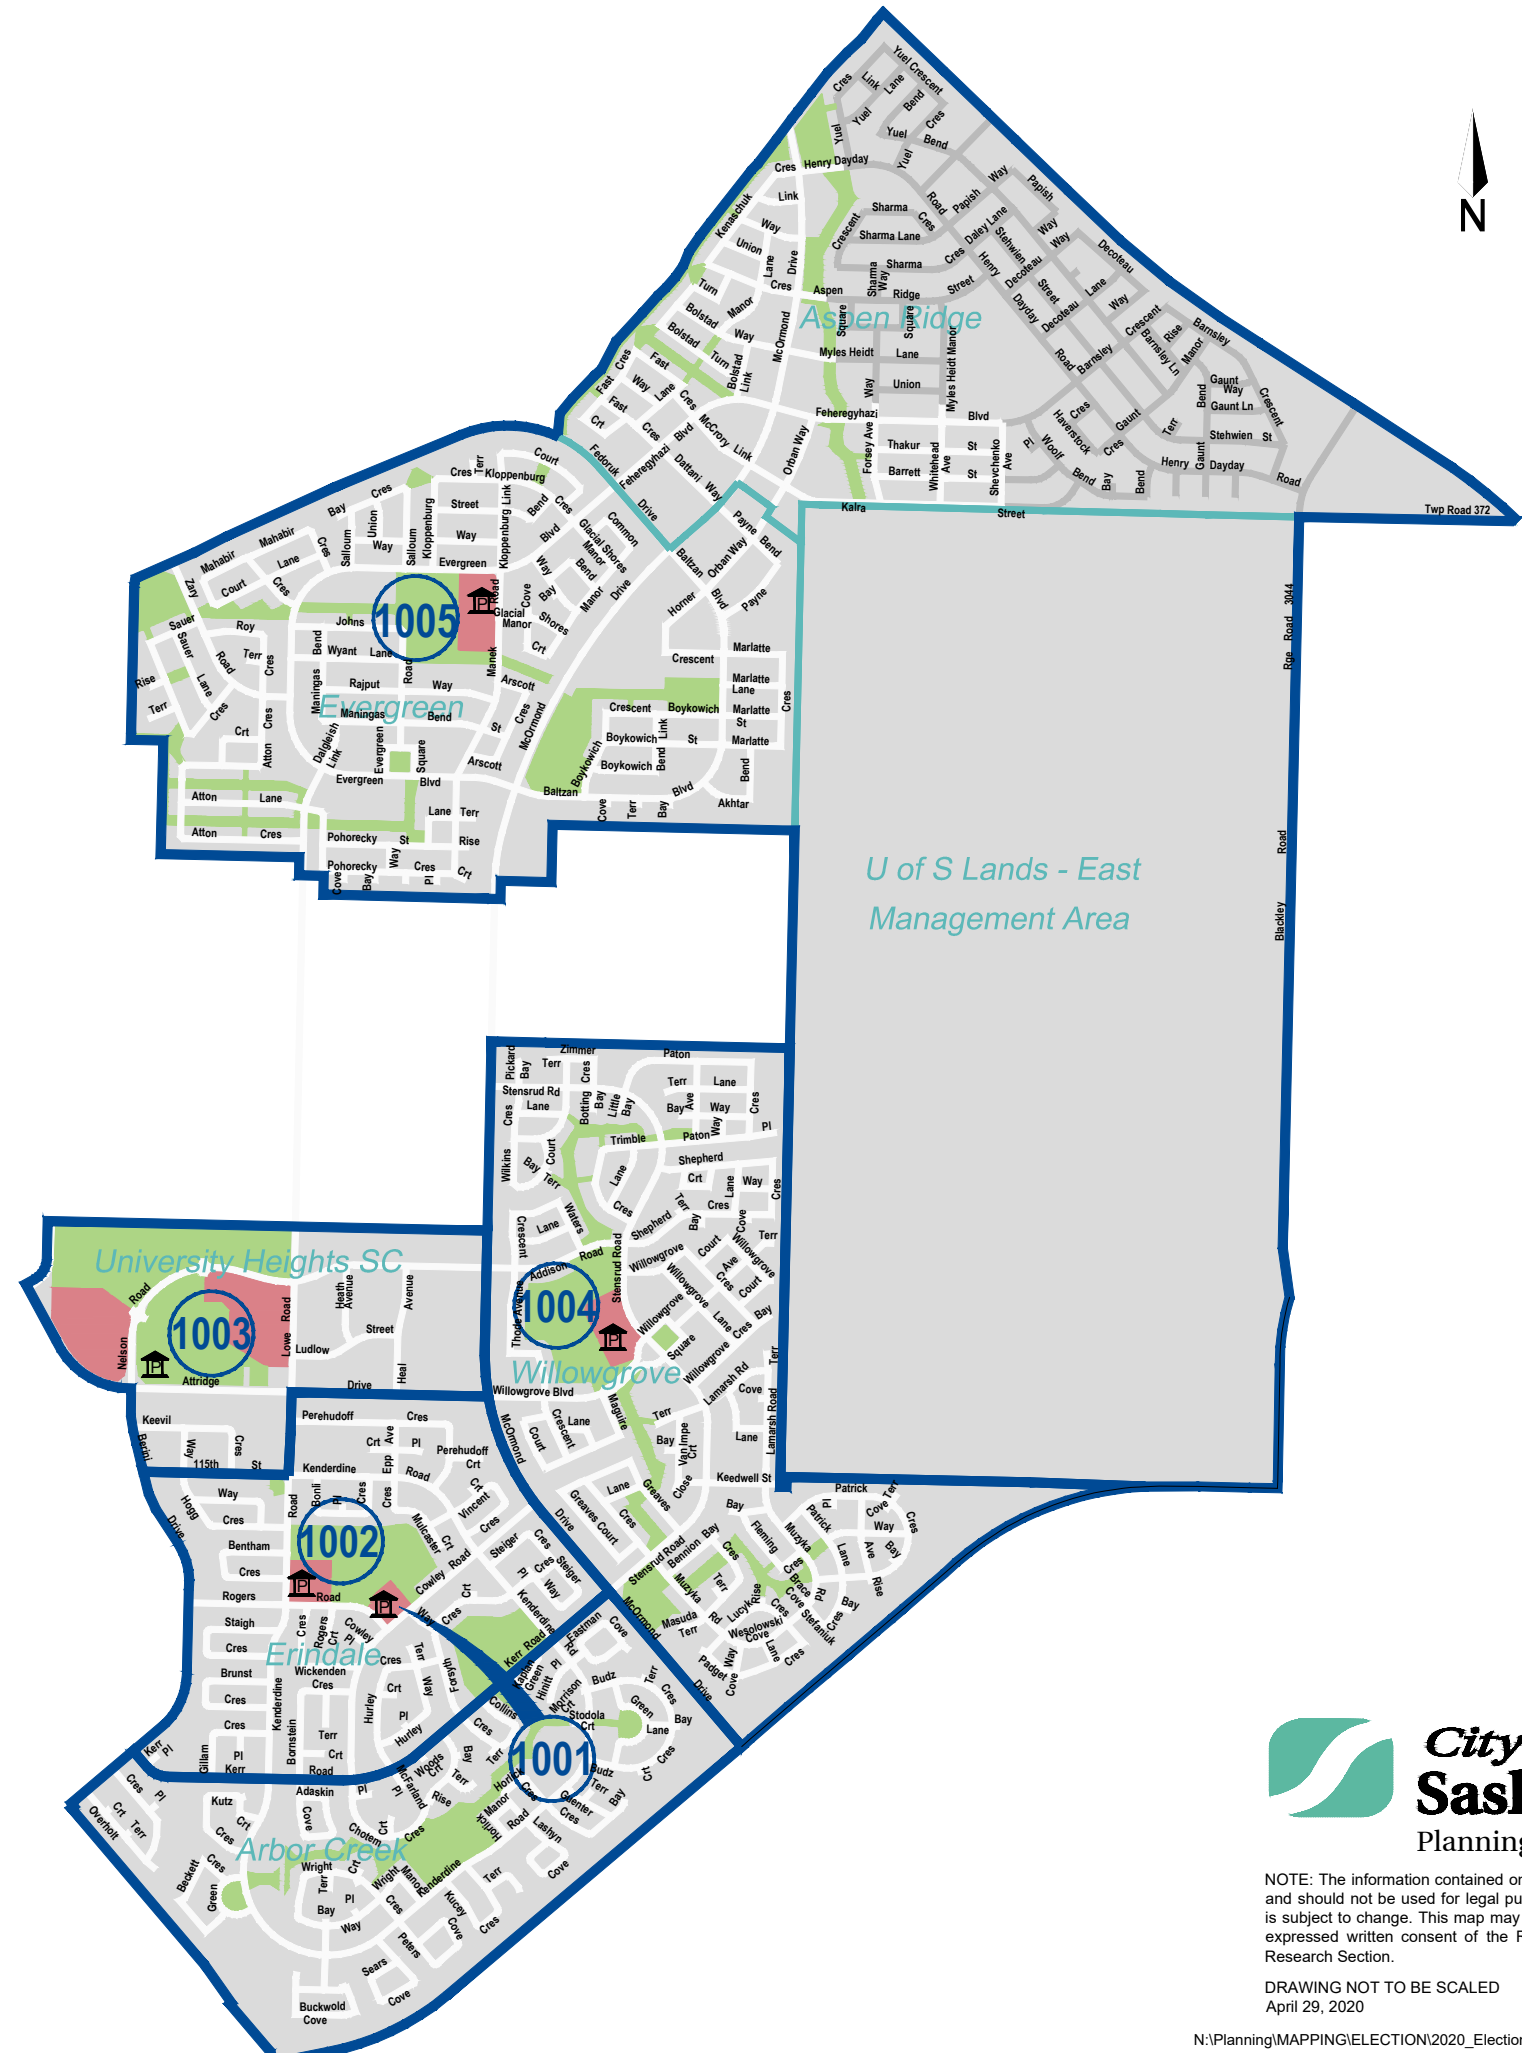

Ward 10

WARD LOCATION

-  Parks
-  Schools
-  Neighbourhood Boundary
-  Poll Boundary
-  Poll Station

Poll Number	Poll Location	Poll Address
1001	Father Robinson School	530 Rogers Rd
1002	Dr John G Egnatoff School	225 Kenderdine Rd
1003	Alice Turner Library	110 Nelson Rd
1004	Willowgrove School	805 Stensrud Rd
1005	Sylvia Fedoruk School	628 Manek Rd