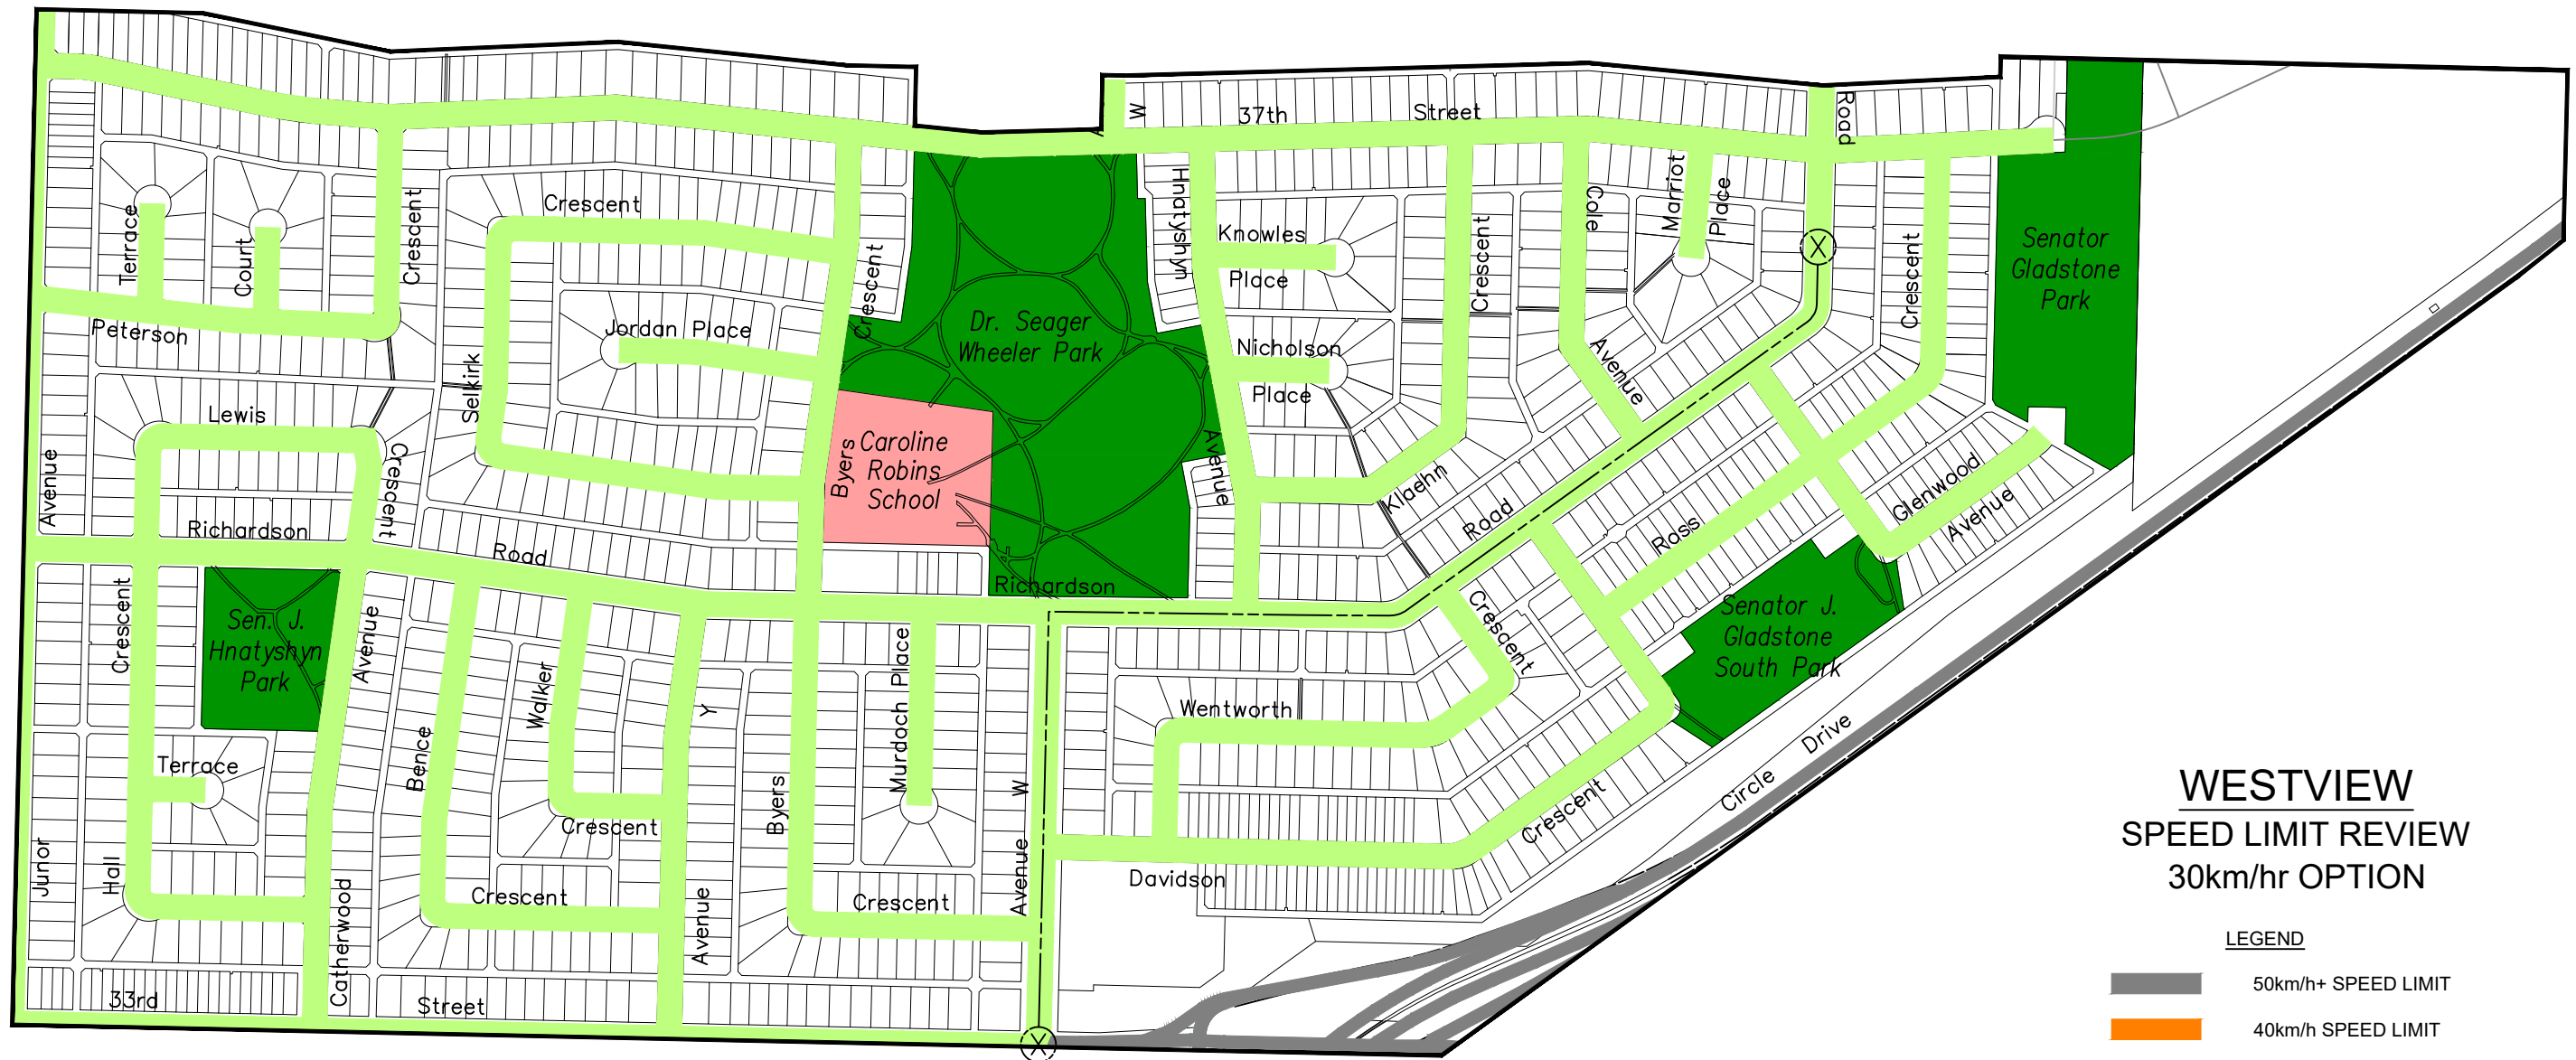

### WESTVIEW SPEED LIMIT REVIEW 40km/hr OPTION

**LEGEND**

- 50km/h+ SPEED LIMIT
- 40km/h SPEED LIMIT
- 30km/h SPEED LIMIT
- FORMER SCHOOL ZONE LIMITS
- TRAVEL ROUTE TIME  
- DIFFERENCE IN TRAVEL TIME  
50km/h to 40km/h (20 *seconds*)
- PLAYGROUND / PARK
- SCHOOL
- NEIGHBOURHOOD BOUNDARY

### WESTVIEW SPEED LIMIT REVIEW 30km/hr OPTION

**LEGEND**

- 50km/h+ SPEED LIMIT
- 40km/h SPEED LIMIT
- 30km/h SPEED LIMIT
- FORMER SCHOOL ZONE LIMITS
- TRAVEL ROUTE TIME  
- DIFFERENCE IN TRAVEL TIME  
50km/h to 30km/h (53 *seconds*)
- PLAYGROUND / PARK
- SCHOOL
- NEIGHBOURHOOD BOUNDARY