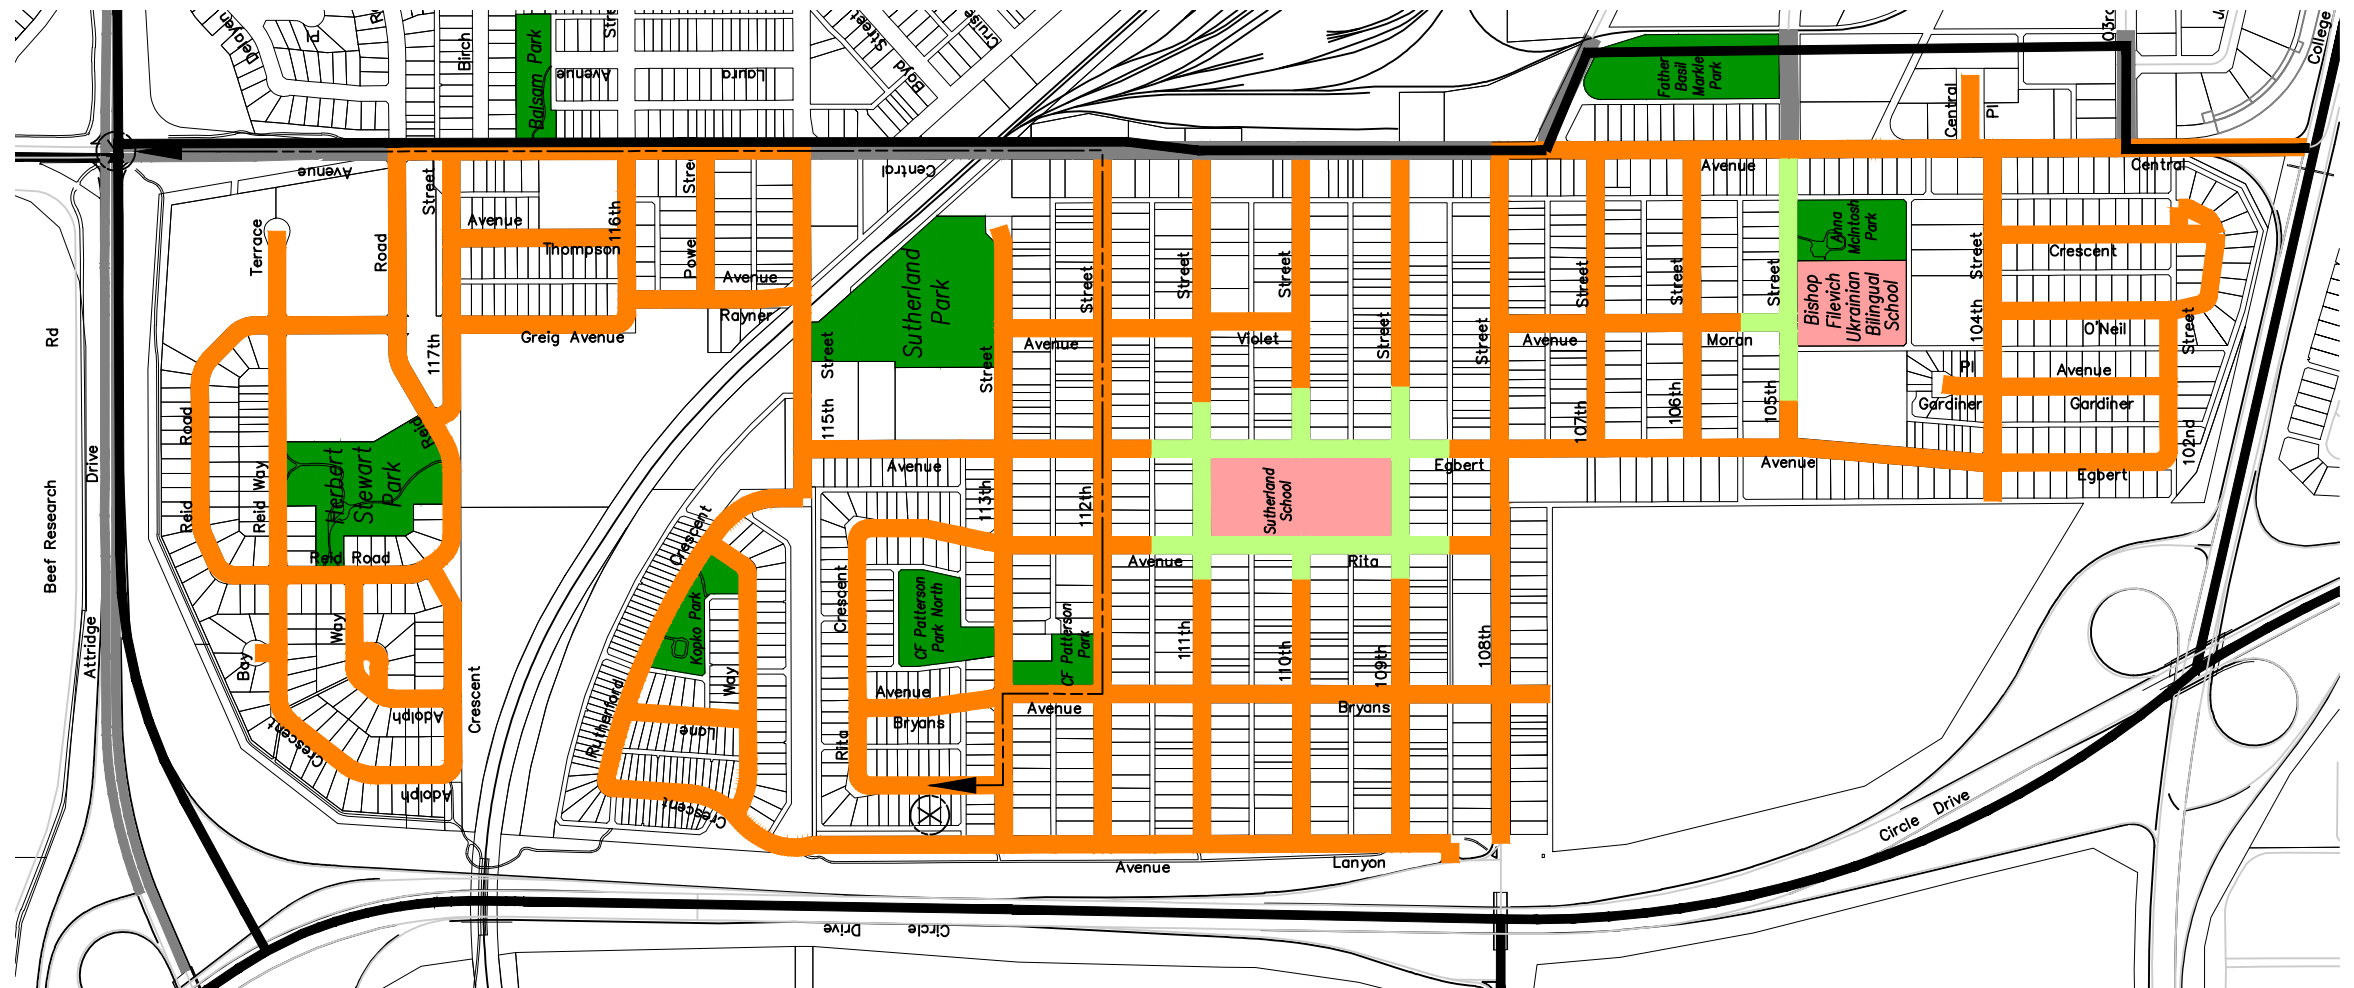

## SPEED LIMIT REVIEW

### 40km/hr OPTION

**LEGEND**

-  50km/h+ SPEED LIMIT
-  40km/h SPEED LIMIT
-  30km/h SPEED LIMIT
-  FORMER SCHOOL ZONE LIMITS
-  TRAVEL ROUTE TIME  
- DIFFERENCE IN TRAVEL TIME  
50km/h to 40km/h (25 seconds)
-  PLAYGROUND / PARK
-  SCHOOL
-  NEIGHBOURHOOD BOUNDARY

#### LEGEND

-  50km/h+ SPEED LIMIT
-  40km/h SPEED LIMIT
-  30km/h SPEED LIMIT
-  FORMER SCHOOL ZONE LIMITS
-  TRAVEL ROUTE TIME  
- DIFFERENCE IN TRAVEL TIME  
50km/h to 30km/h (1 minute 7 seconds)
-  PLAYGROUND / PARK
-  SCHOOL
-  NEIGHBOURHOOD BOUNDARY