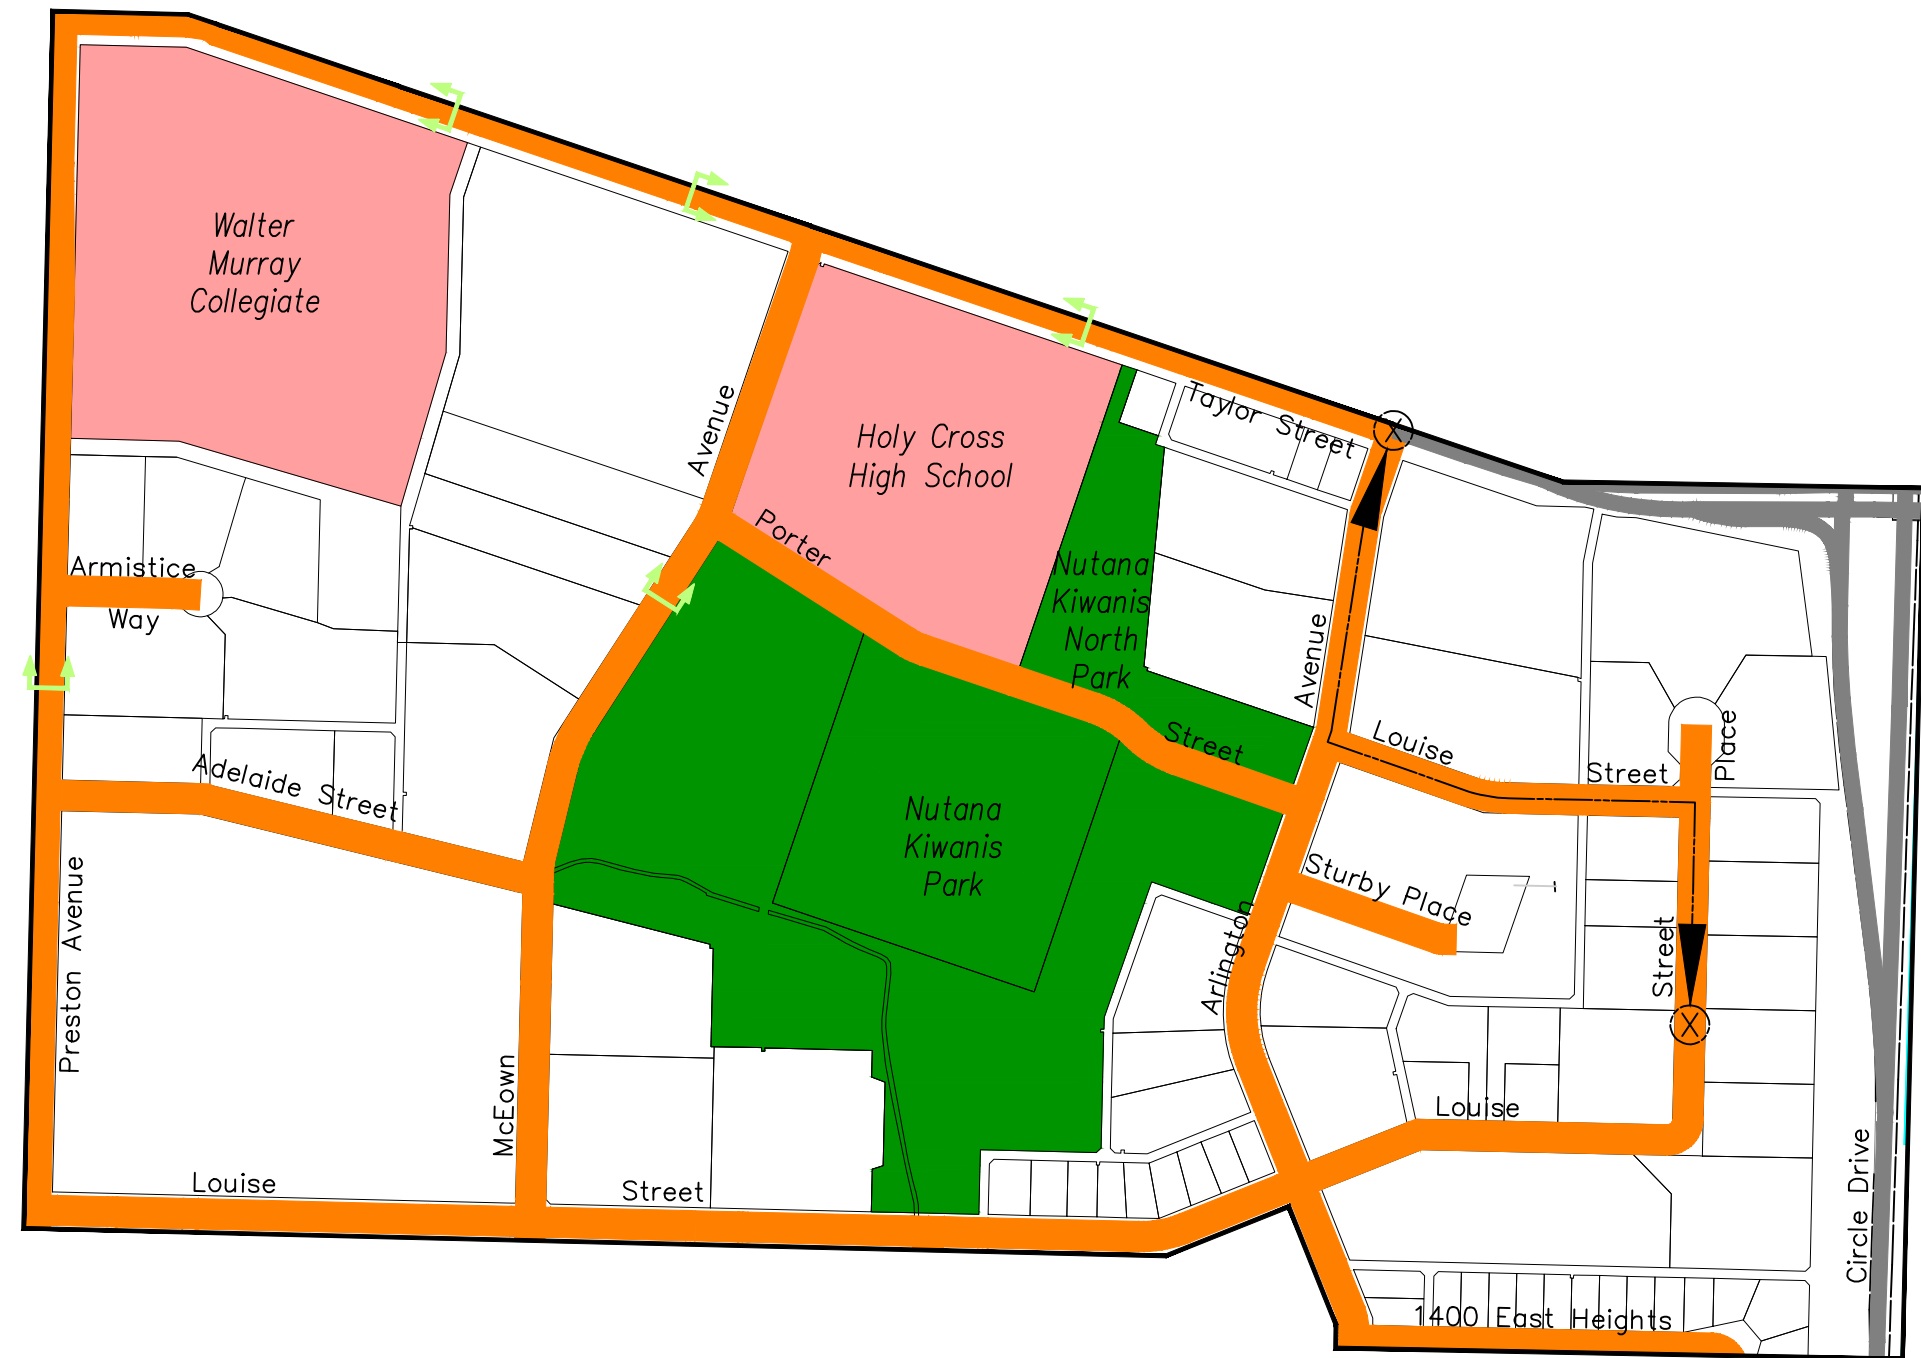

# NUTANA S.C. SPEED LIMIT REVIEW 40km/hr OPTION

## LEGEND

-  50km/h+ SPEED LIMIT
-  40km/h SPEED LIMIT
-  30km/h SPEED LIMIT
-  FORMER SCHOOL ZONE LIMITS
-  TRAVEL ROUTE TIME  
- DIFFERENCE IN TRAVEL TIME  
50km/h to 40km/h (18 *seconds*)
-  PLAYGROUND / PARK
-  SCHOOL
-  NEIGHBOURHOOD BOUNDARY

**NUTANA S.C.**  
**SPEED LIMIT REVIEW**  
**30km/hr OPTION**

**LEGEND**

-  50km/h+ SPEED LIMIT
-  40km/h SPEED LIMIT
-  30km/h SPEED LIMIT
-  FORMER SCHOOL ZONE LIMITS
-  TRAVEL ROUTE TIME  
- DIFFERENCE IN TRAVEL TIME  
50km/h to 30km/h (28 *seconds*)
-  PLAYGROUND / PARK
-  SCHOOL
-  NEIGHBOURHOOD BOUNDARY