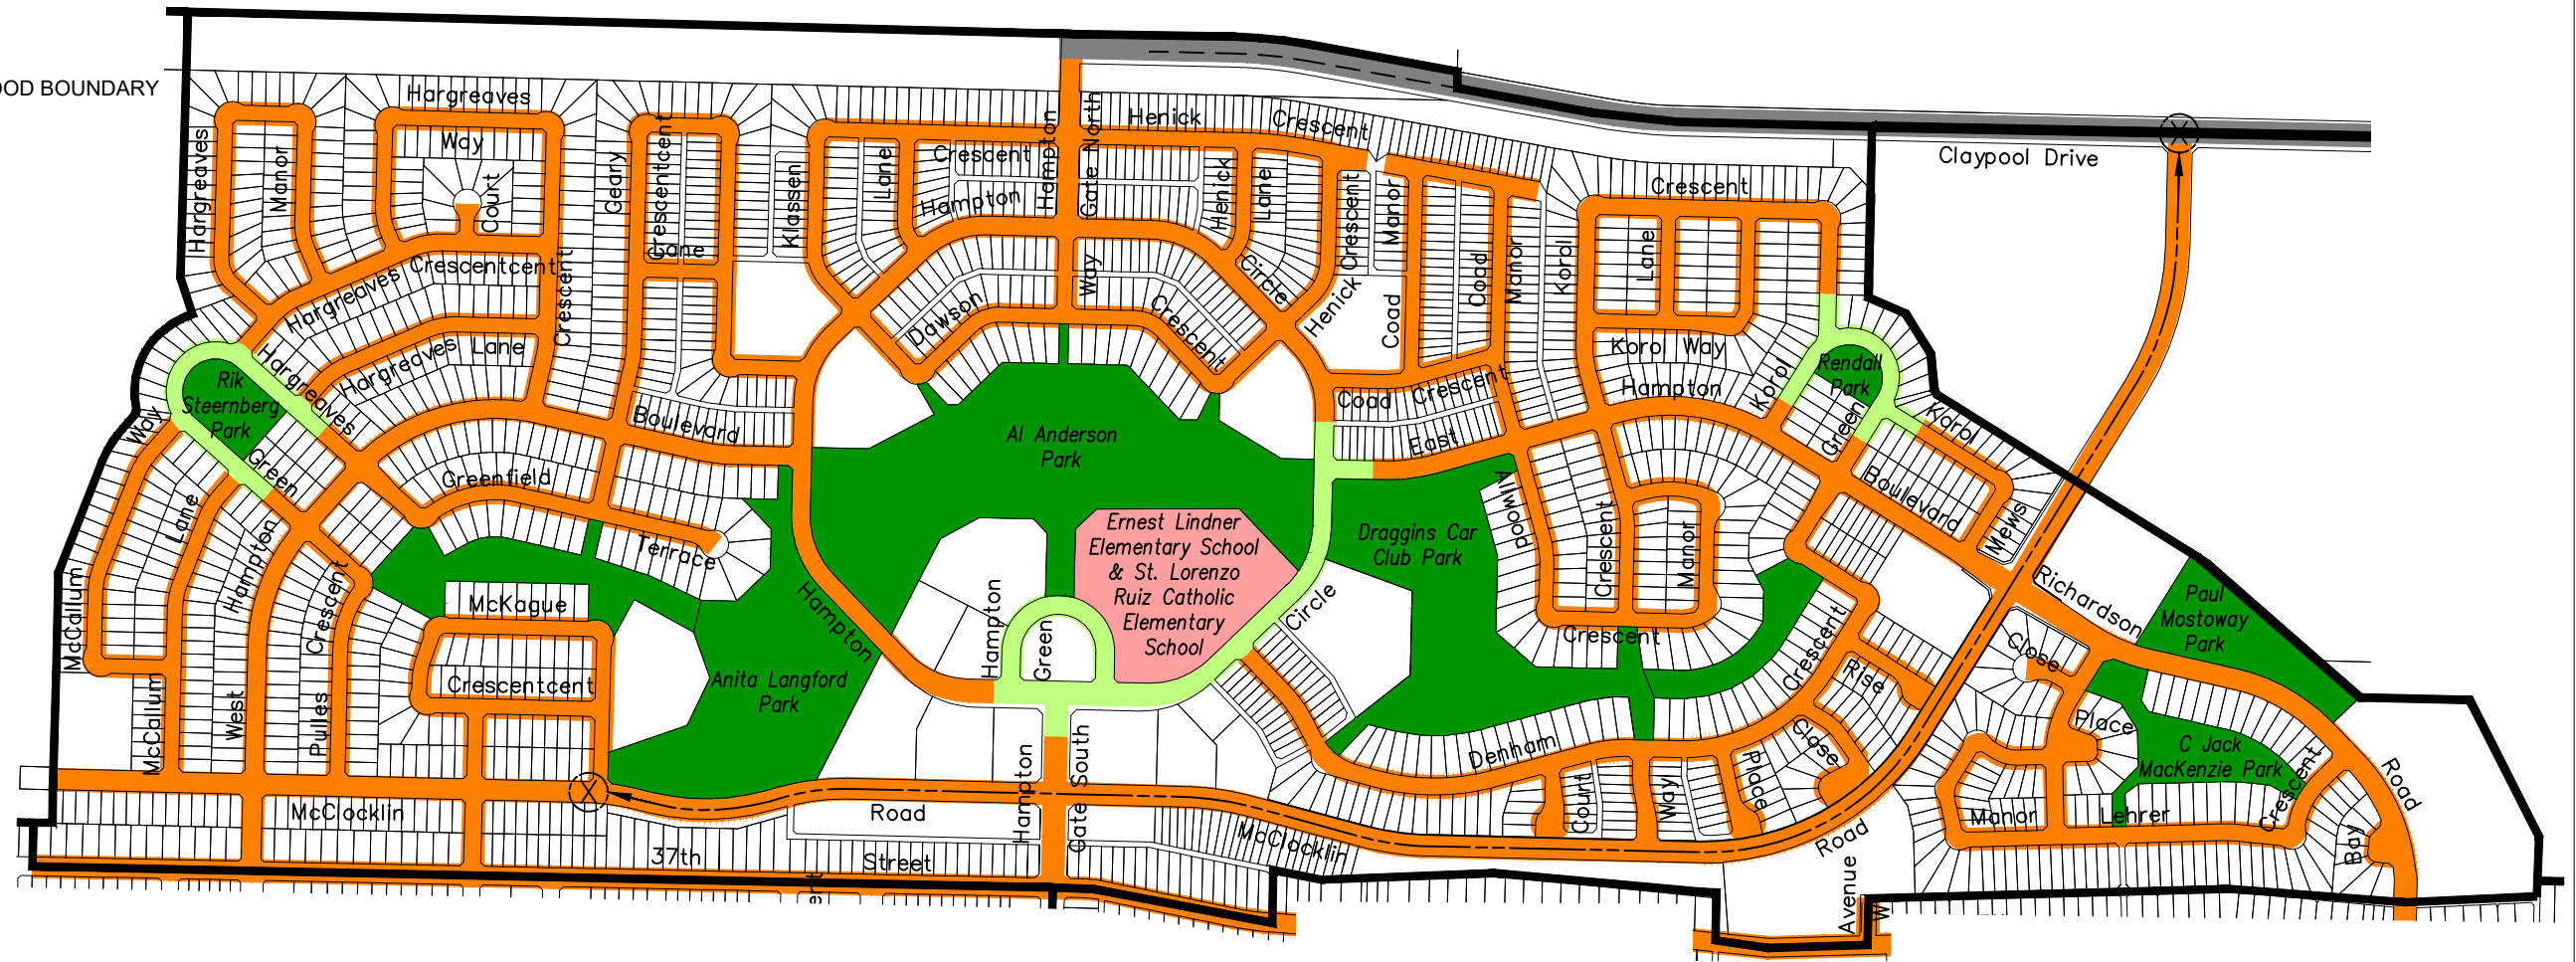

HAMPTON VILLAGE

SPEED LIMIT REVIEW

40km/hr OPTION

LEGEND

-  50km/h+ SPEED LIMIT
-  40km/h SPEED LIMIT
-  30km/h SPEED LIMIT
-  FORMER SCHOOL ZONE LIMITS
-  TRAVEL ROUTE TIME
- DIFFERENCE IN TRAVEL TIME
50km/h to 40km/h (39 seconds)
-  PLAYGROUND / PARK
-  SCHOOL
-  NEIGHBOURHOOD BOUNDARY

HAMPTON VILLAGE

SPEED LIMIT REVIEW

30km/hr OPTION

LEGEND

-  50km/h+ SPEED LIMIT
-  40km/h SPEED LIMIT
-  30km/h SPEED LIMIT
-  FORMER SCHOOL ZONE LIMITS
-  TRAVEL ROUTE TIME
- DIFFERENCE IN TRAVEL TIME
50km/h to 30km/h (**1 minute 43 seconds**)
-  PLAYGROUND / PARK
-  SCHOOL
-  NEIGHBOURHOOD BOUNDARY