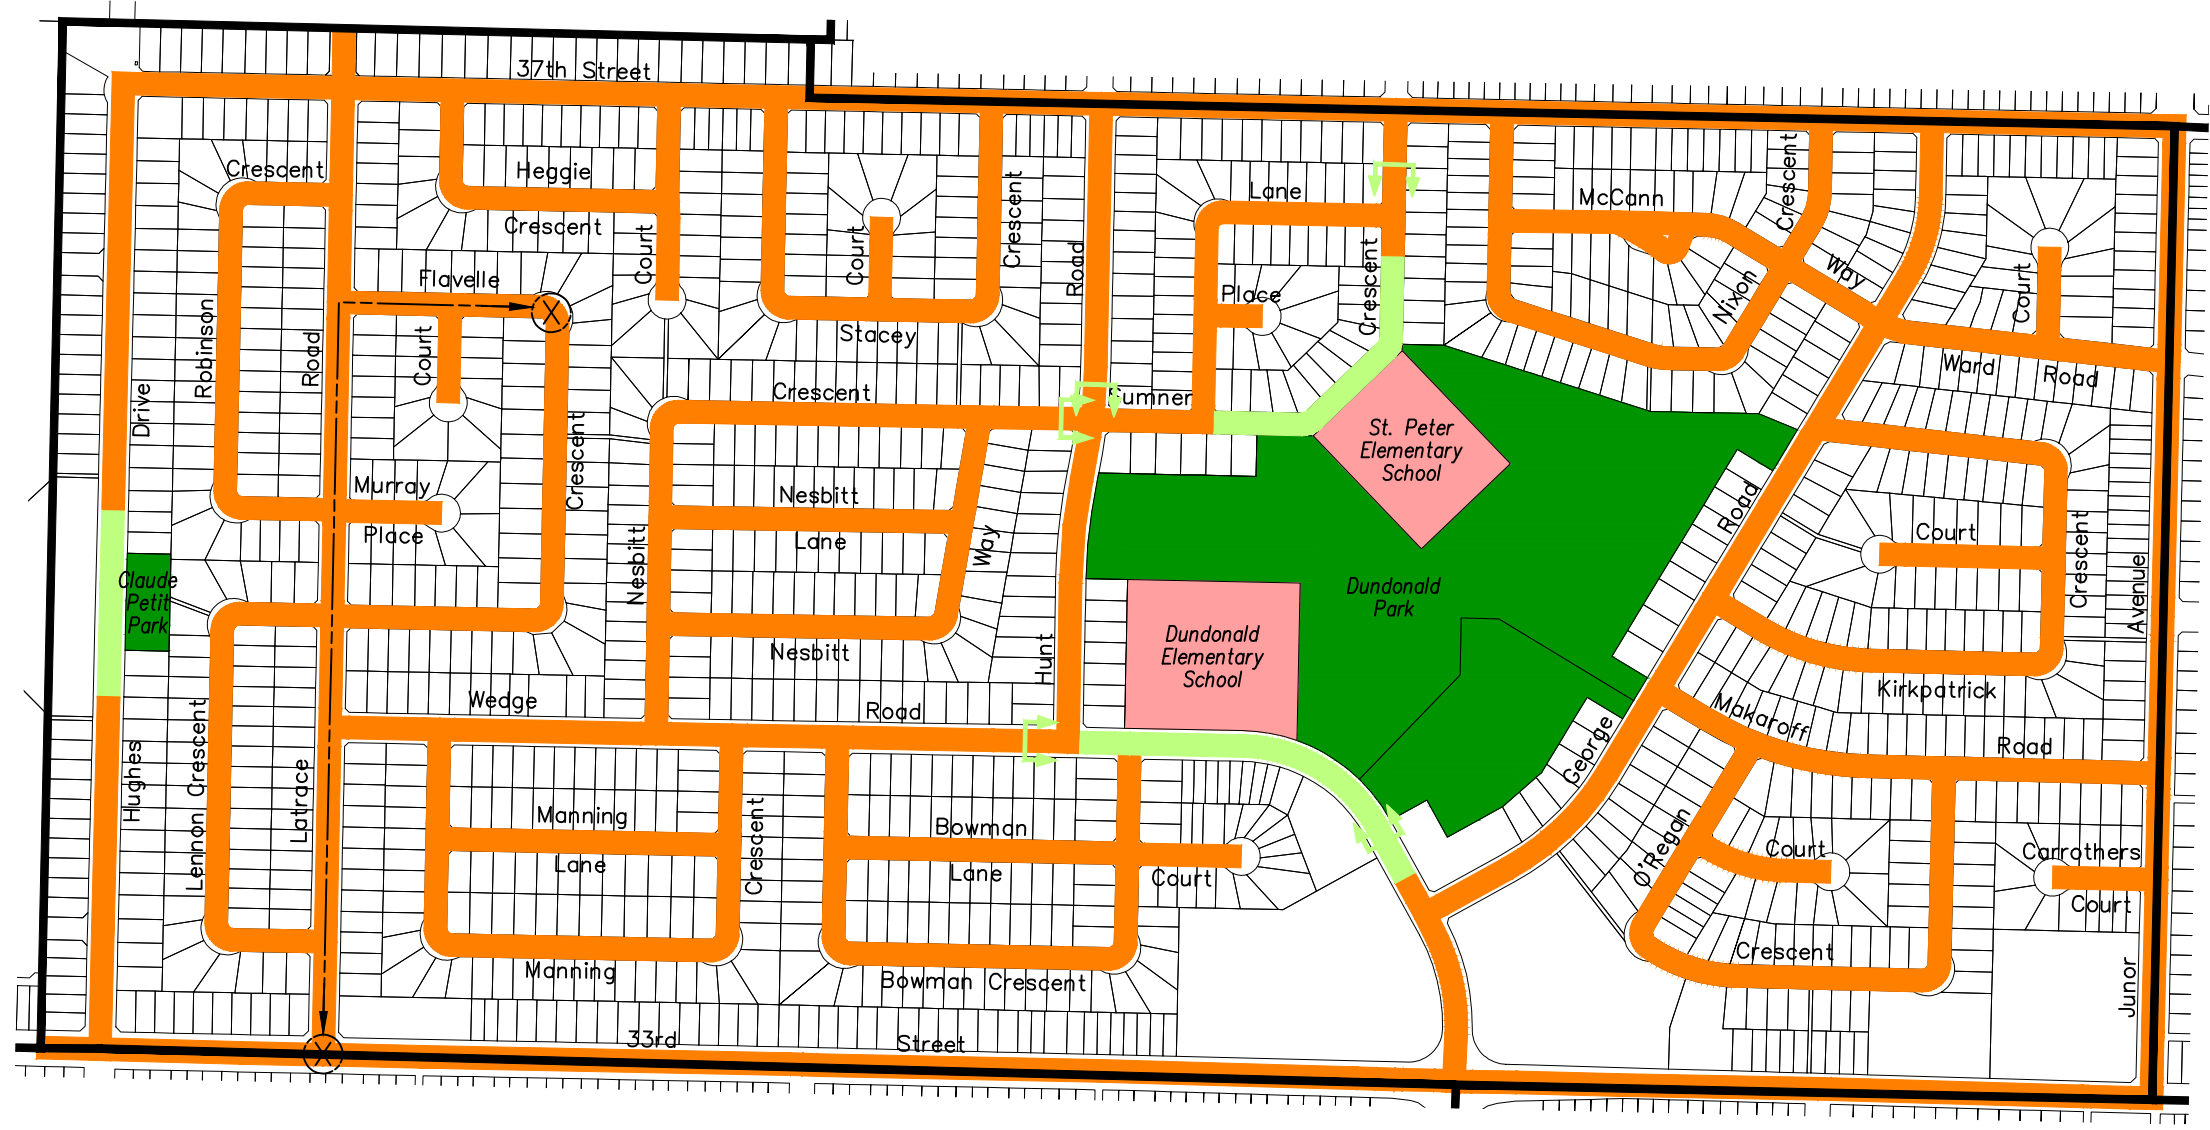

DUNDONALD

SPEED LIMIT REVIEW

40km/hr OPTION

LEGEND

-  50km/h SPEED LIMIT
-  40km/h SPEED LIMIT
-  30km/h SPEED LIMIT
-  FORMER SCHOOL ZONE LIMITS
-  TRAVEL ROUTE TIME
- DIFFERENCE IN TRAVEL TIME
50km/h to 40km/h (14 seconds)
-  PLAYGROUND / PARK
-  SCHOOL
-  NEIGHBOURHOOD BOUNDARY

DUNDONALD

SPEED LIMIT REVIEW

30km/hr OPTION

LEGEND

-  50km/h SPEED LIMIT
-  40km/h SPEED LIMIT
-  30km/h SPEED LIMIT
-  FORMER SCHOOL ZONE LIMITS
-  TRAVEL ROUTE TIME
- DIFFERENCE IN TRAVEL TIME
50km/h to 30km/h (31 seconds)
-  PLAYGROUND / PARK
-  SCHOOL
-  NEIGHBOURHOOD BOUNDARY