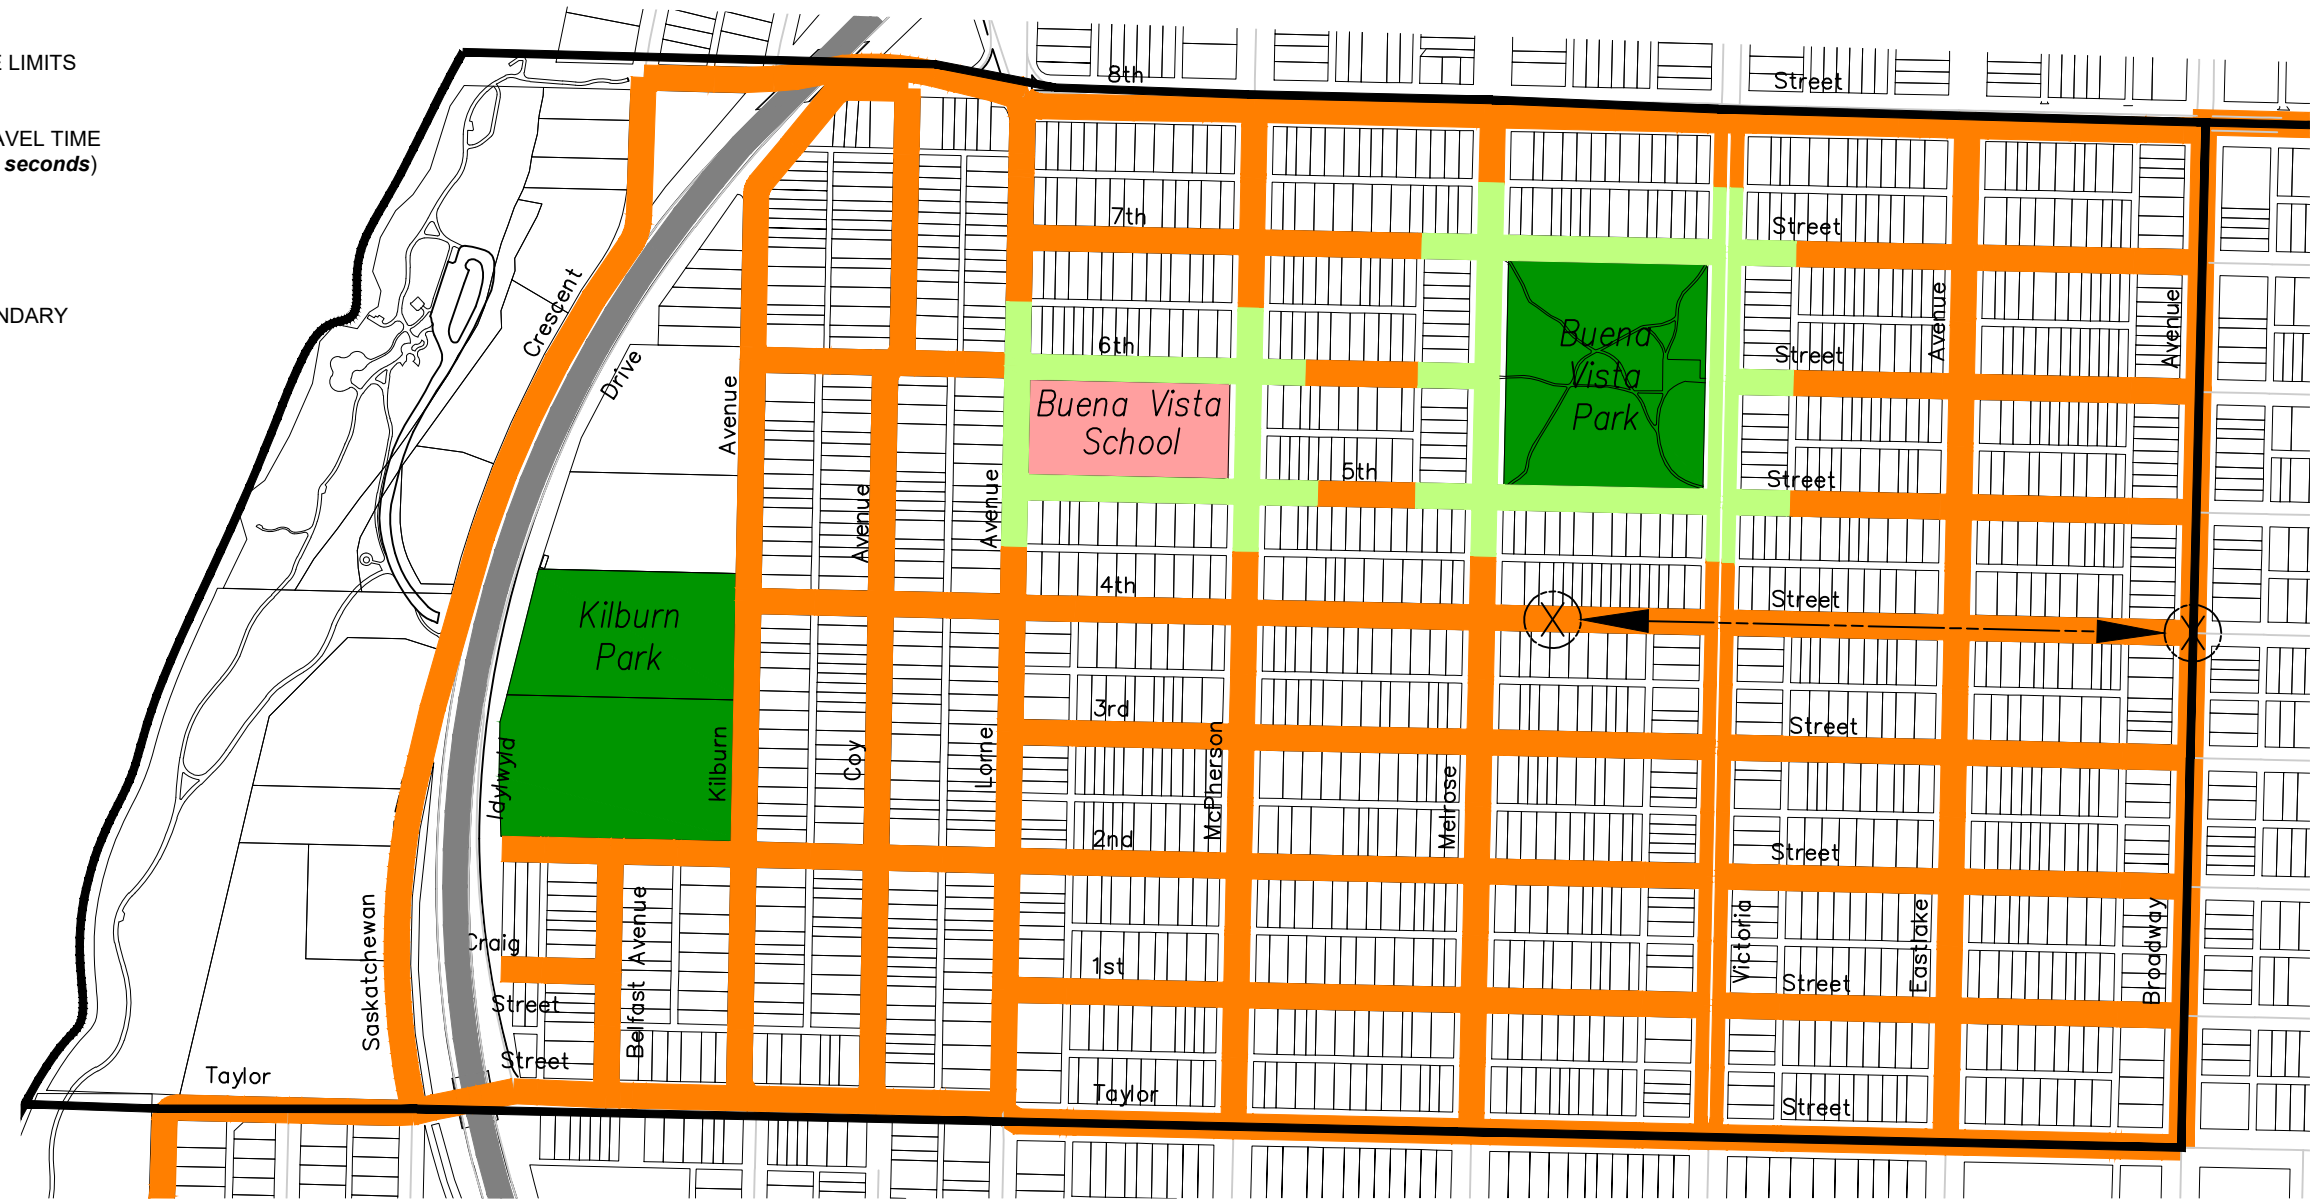

BUENA VISTA

SPEED LIMIT REVIEW

40km/hr OPTION

LEGEND

-  50km/h+ SPEED LIMIT
-  40km/h SPEED LIMIT
-  30km/h SPEED LIMIT
-  FORMER SCHOOL ZONE LIMITS
-  TRAVEL ROUTE TIME
- DIFFERENCE IN TRAVEL TIME
50km/h to 40km/h (8 seconds)
-  PLAYGROUND / PARK
-  SCHOOL
-  NEIGHBOURHOOD BOUNDARY

BUENA VISTA

SPEED LIMIT REVIEW

30km/hr OPTION

LEGEND

-  50km/h+ SPEED LIMIT
-  40km/h SPEED LIMIT
-  30km/h SPEED LIMIT
-  FORMER SCHOOL ZONE LIMITS
-  TRAVEL ROUTE TIME
- DIFFERENCE IN TRAVEL TIME
50km/h to 30km/h (22 seconds)
-  PLAYGROUND / PARK
-  SCHOOL
-  NEIGHBOURHOOD BOUNDARY