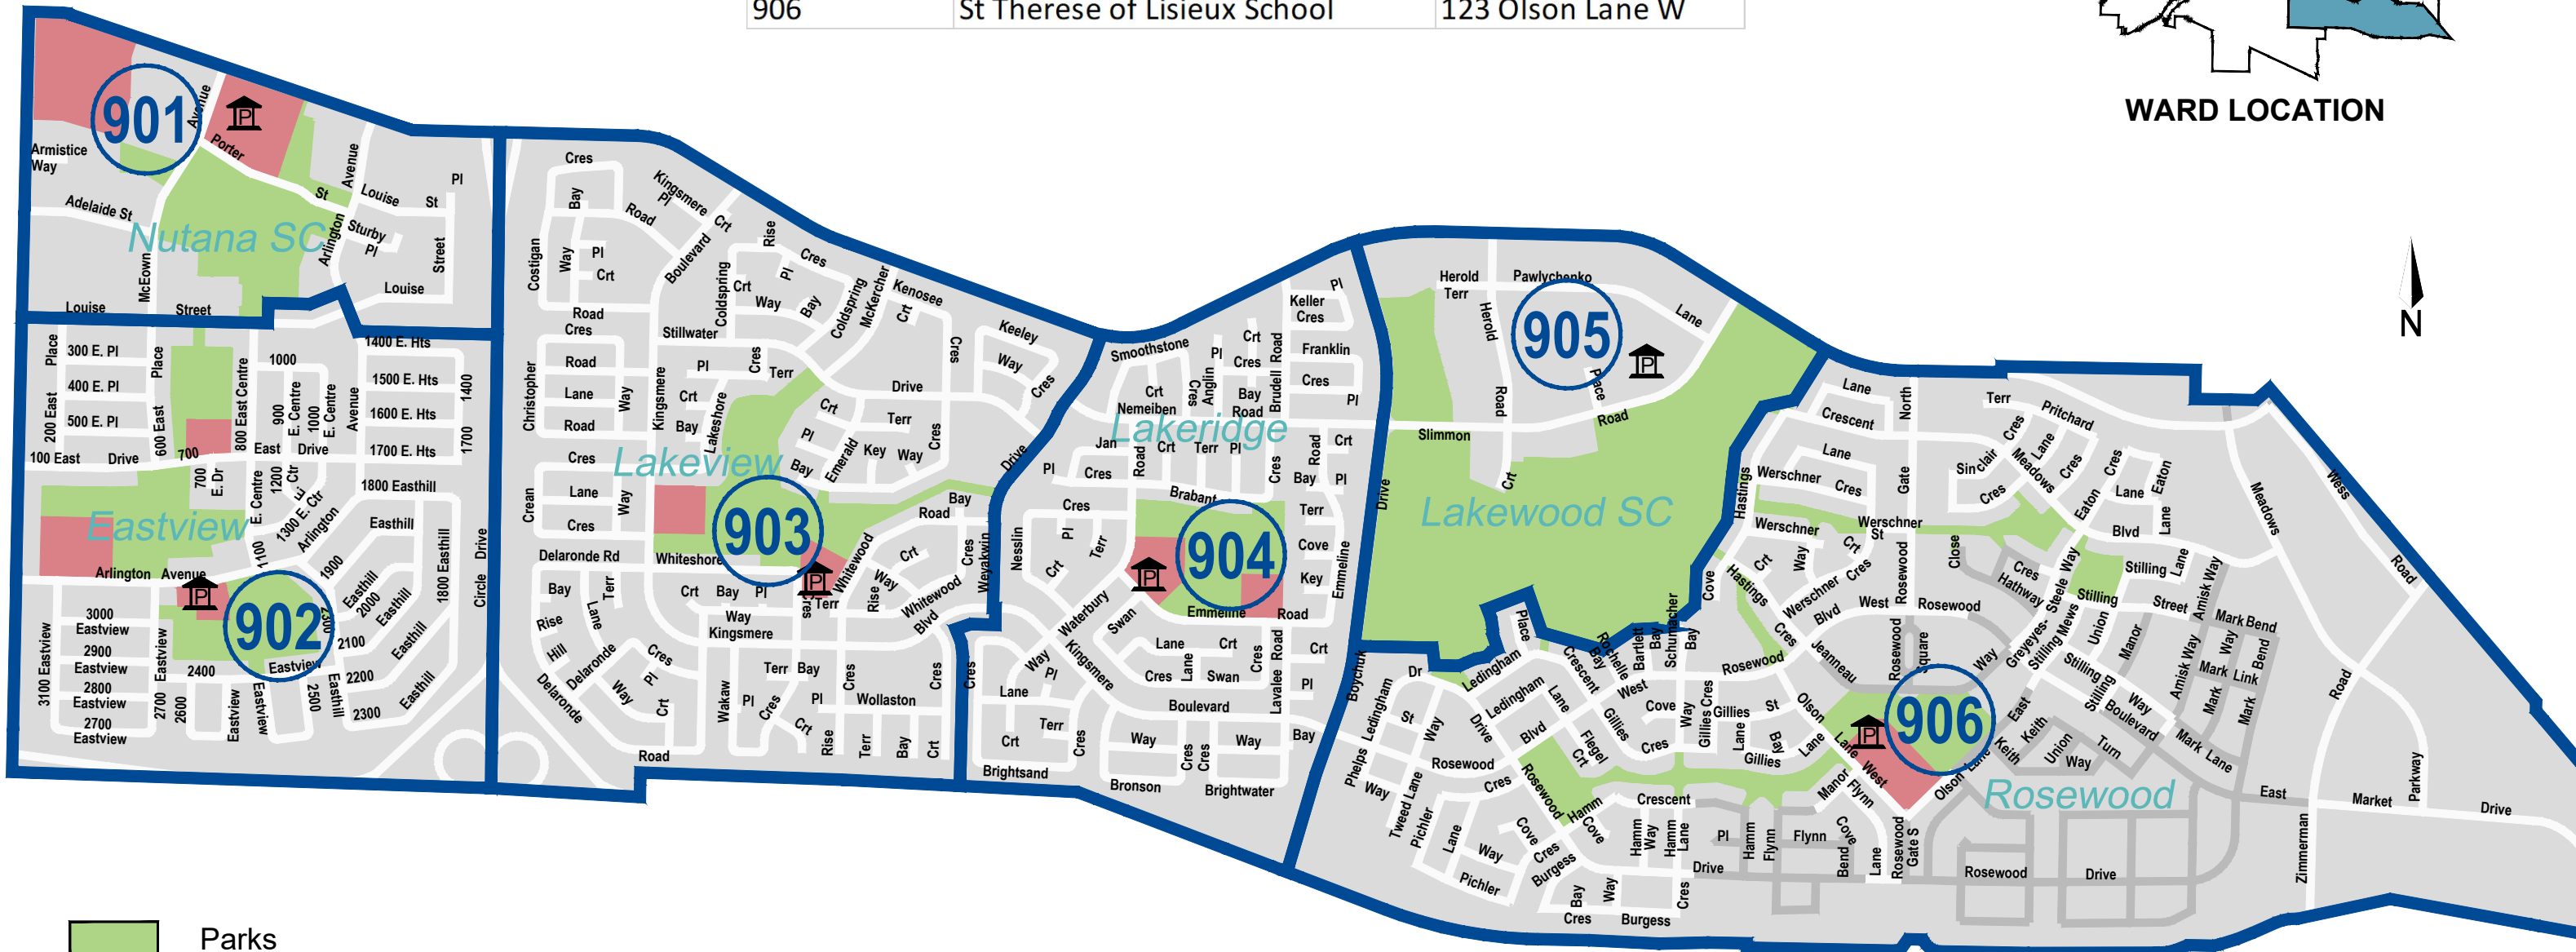

Ward 9

Poll Number	Poll Location	Poll Address
901	Holy Cross High School	2115 McEown Ave
902	Pope John Paul II School	3035 Arlington Ave
903	St Bernard School	203 Whiteshore Cres
904	Lakeridge School	305 Waterbury Rd
905	Elim Church	419 Slimmon Rd
906	St Therese of Lisieux School	123 Olson Lane W

WARD LOCATION

-  Parks
-  Schools
-  Neighbourhood Boundary
-  Poll Boundary
-  Poll Station

NOTE: The information contained on this map is for reference only and should not be used for legal purposes. All proposed line work is subject to change. This map may not be reproduced without the expressed written consent of the Regional Planning, Mapping & Research Section.

DRAWING NOT TO BE SCALED
June 11, 2020