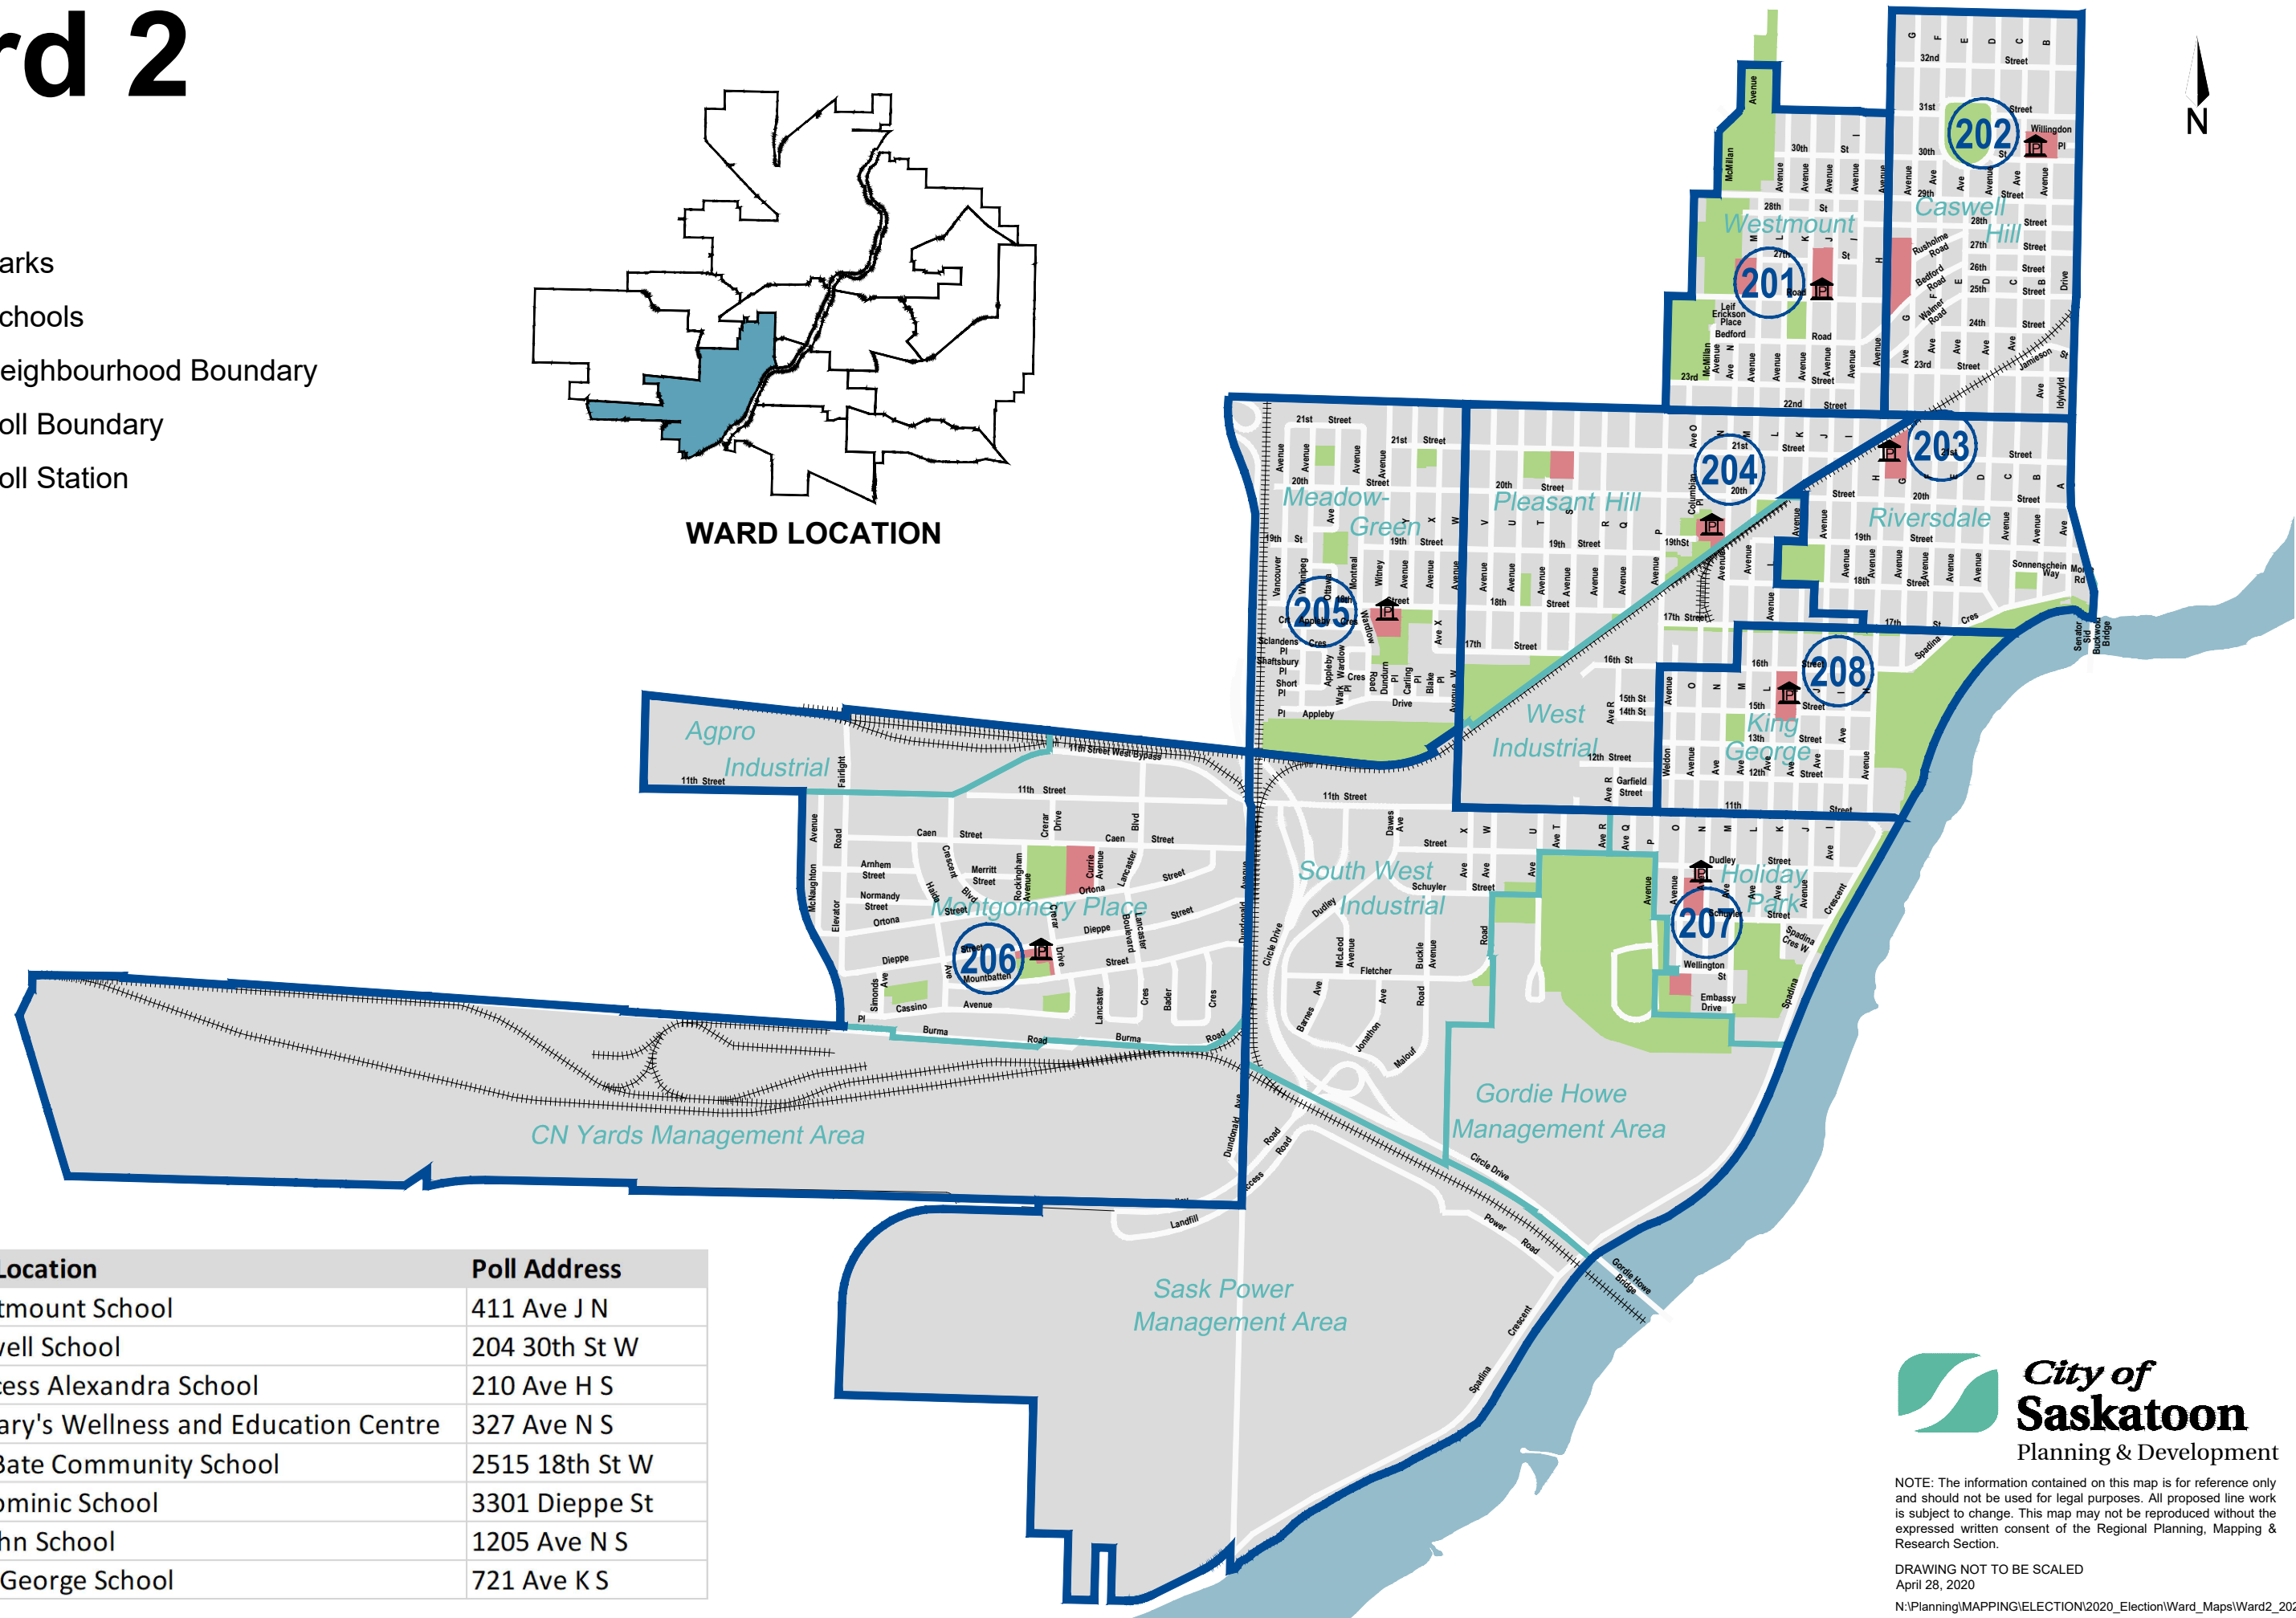

Ward 2

-  Parks
-  Schools
-  Neighbourhood Boundary
-  Poll Boundary
-  Poll Station

WARD LOCATION

Poll Number	Poll Location	Poll Address
201	Westmount School	411 Ave J N
202	Caswell School	204 30th St W
203	Princess Alexandra School	210 Ave H S
204	St Mary's Wellness and Education Centre	327 Ave N S
205	WP Bate Community School	2515 18th St W
206	St Dominic School	3301 Dieppe St
207	St John School	1205 Ave N S
208	King George School	721 Ave K S