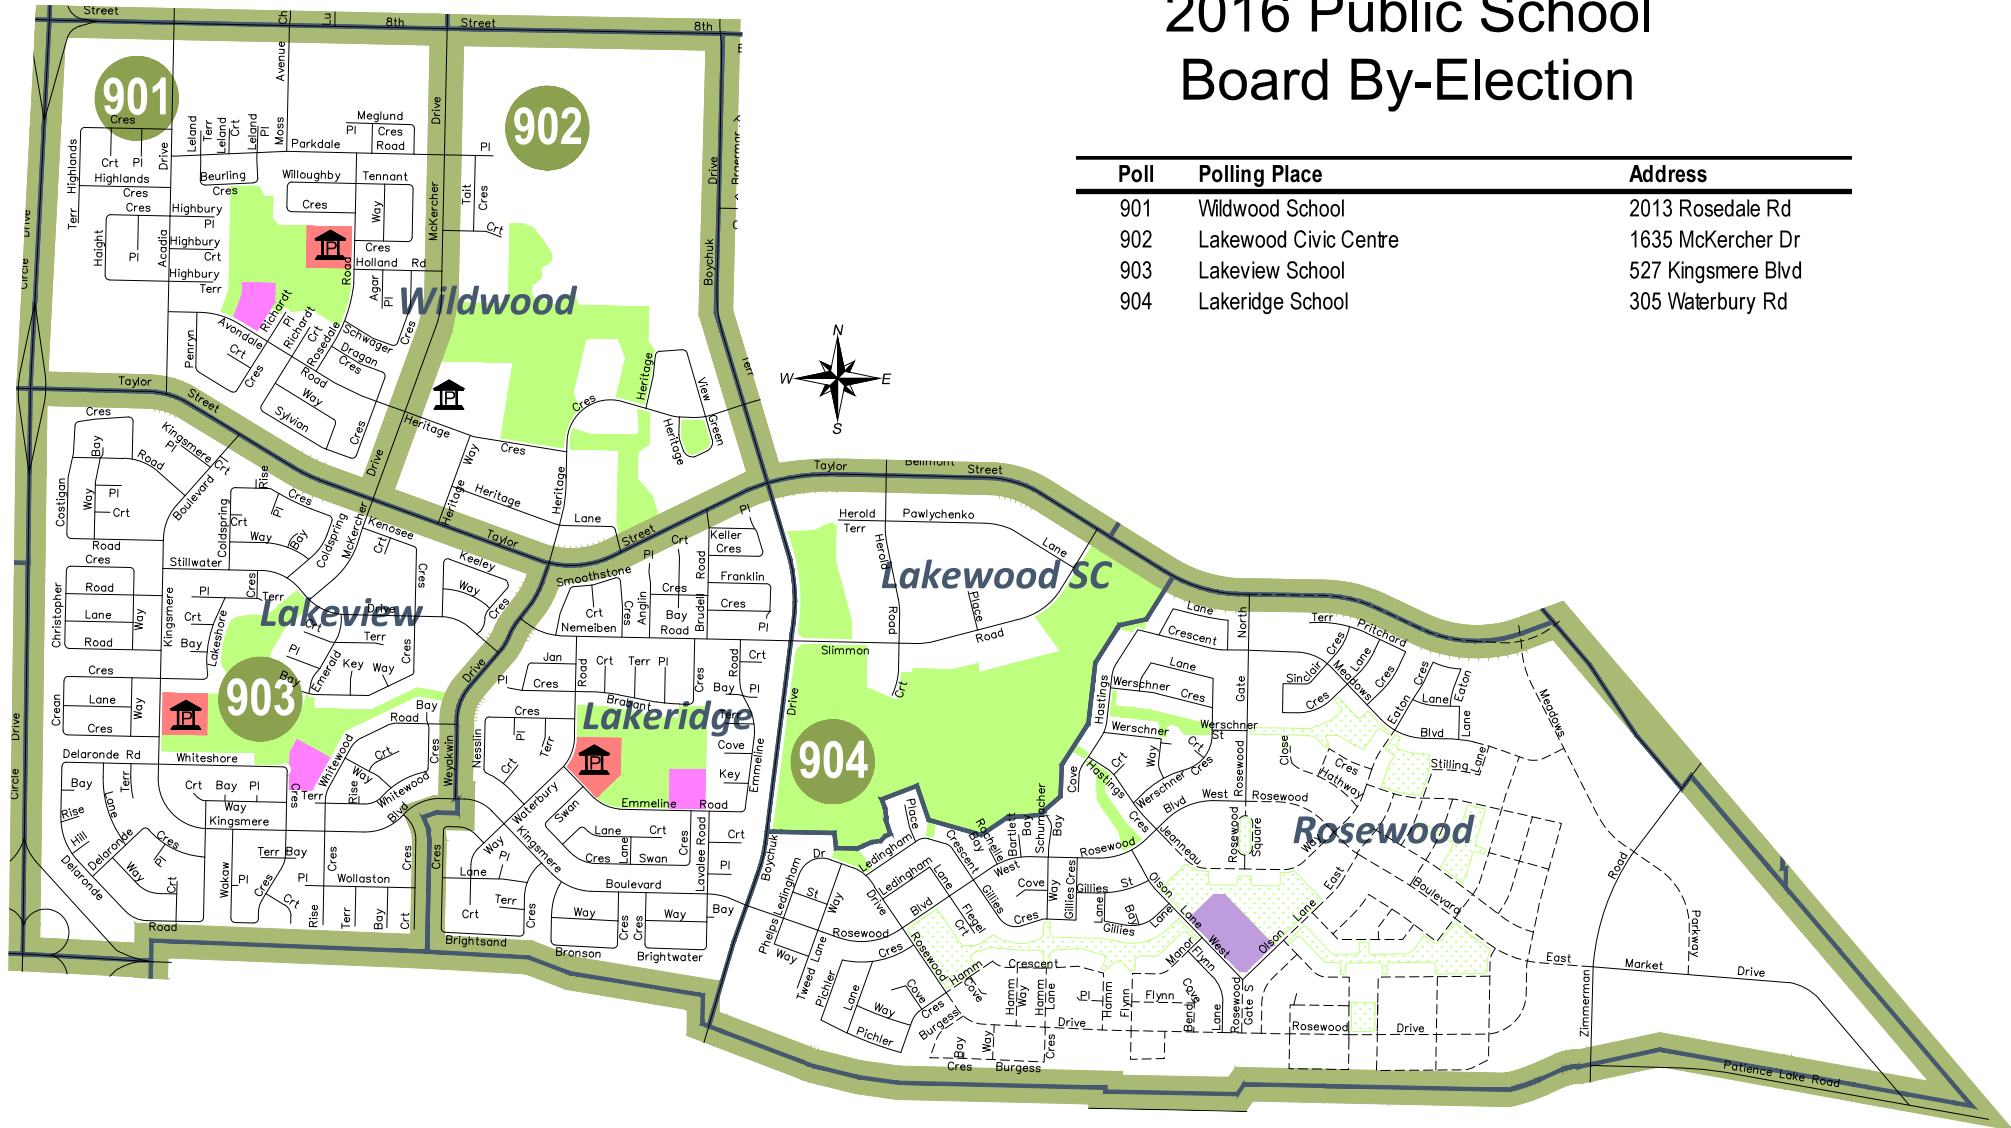

WARD 9

2016 Public School Board By-Election

Poll	Polling Place	Address
901	Wildwood School	2013 Rosedale Rd
902	Lakewood Civic Centre	1635 Mckercher Dr
903	Lakeview School	527 Kingsmere Blvd
904	Lakeridge School	305 Waterbury Rd