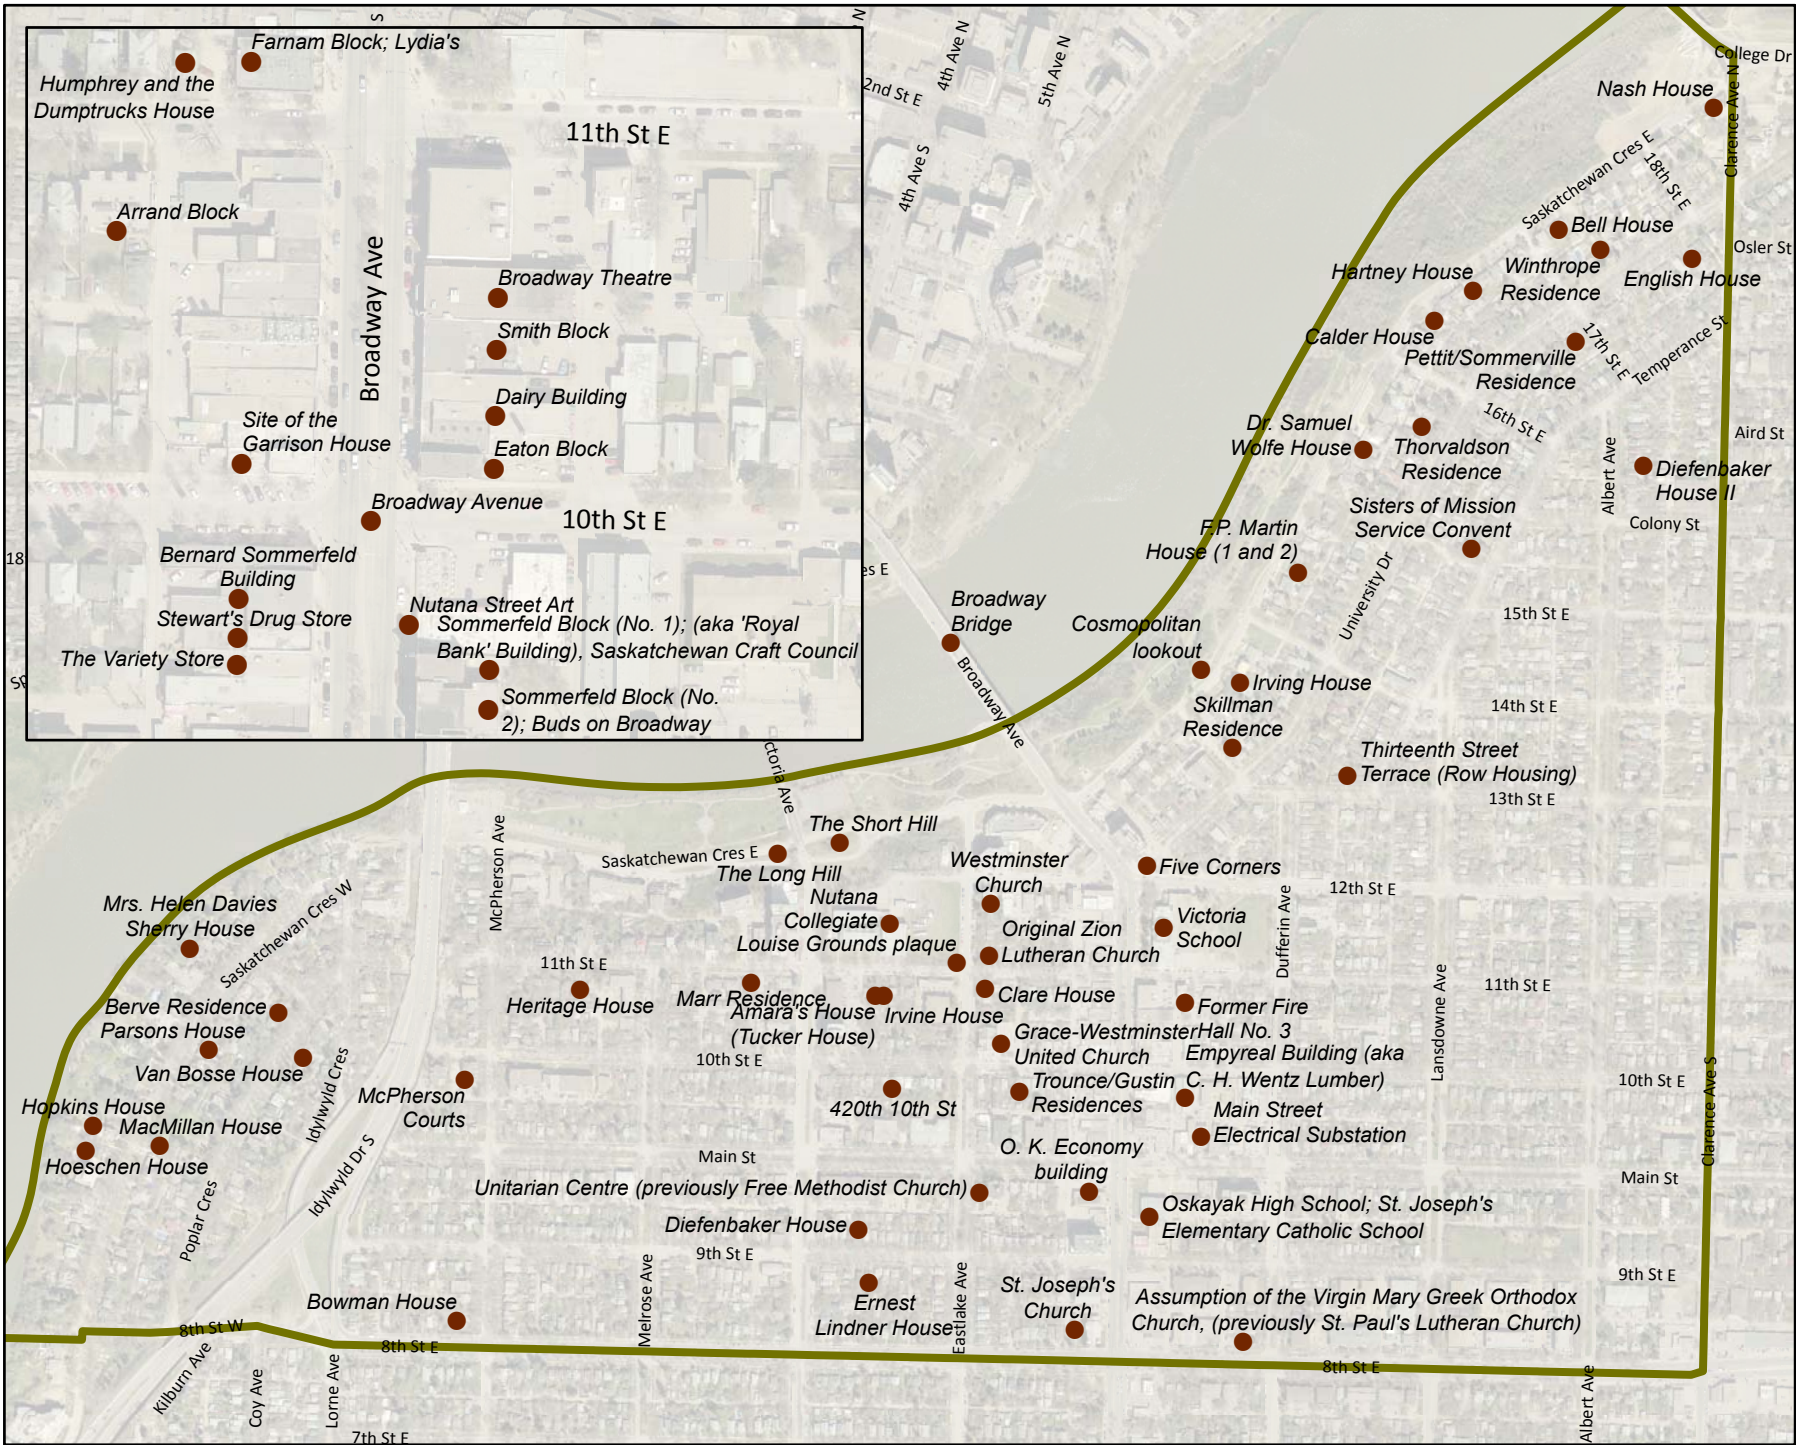

Nutana Cultural Inventory - Historic Buildings and Sites

**Community Services
Planning & Development Branch**

Sept 2012