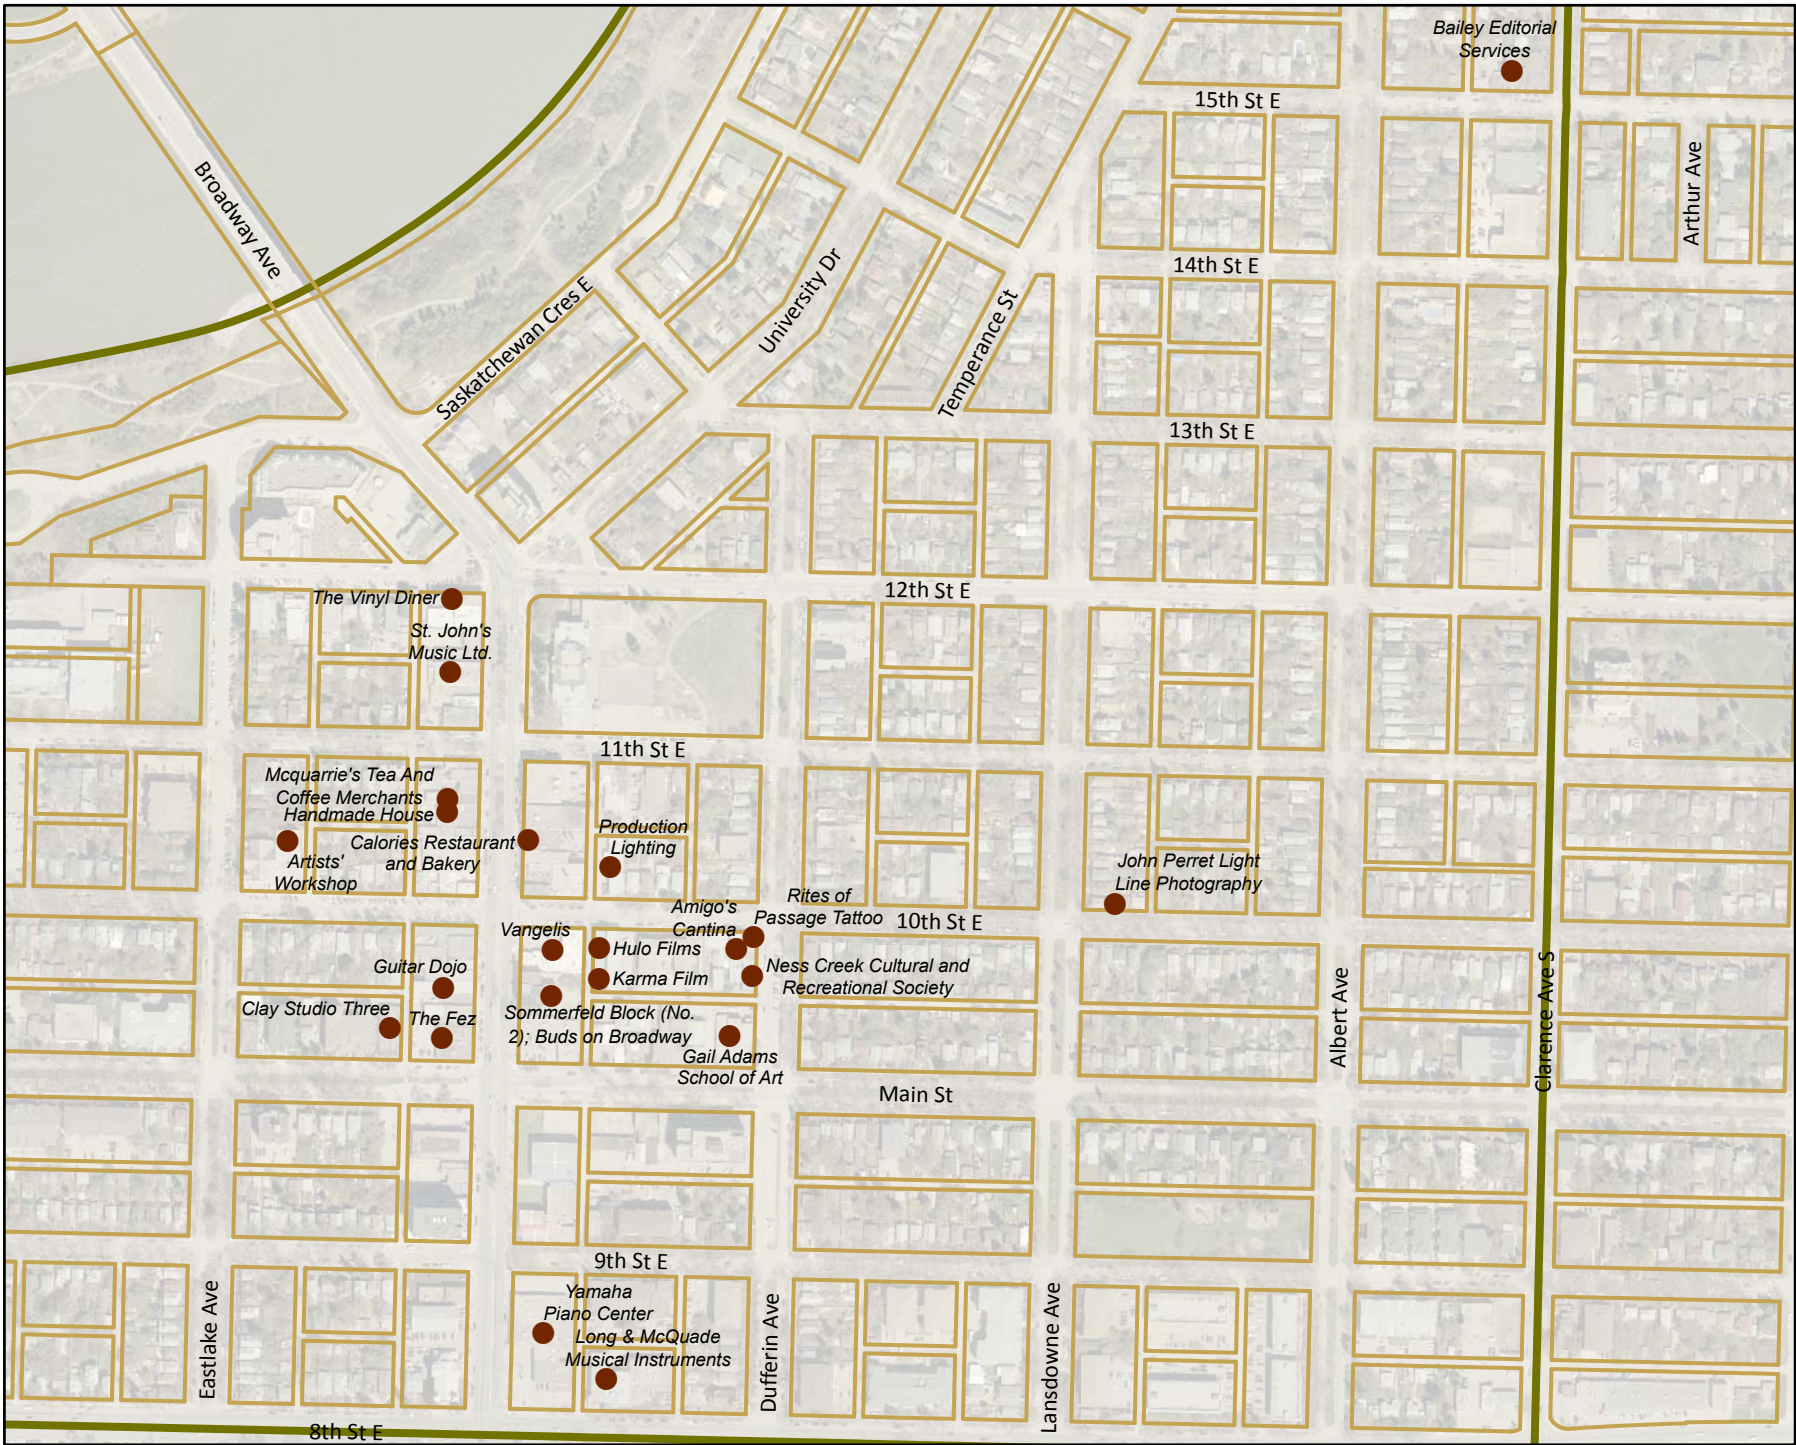

Nutana Cultural Inventory - Creative Businesses

**Community Services
Planning & Development Branch**

NOTE: The information contained on this map is for reference only and not to be used for legal purposes. This map may not be reproduced without the expressed written consent of Community Services - Future Growth, Mapping & Research Section.

Sept 2012