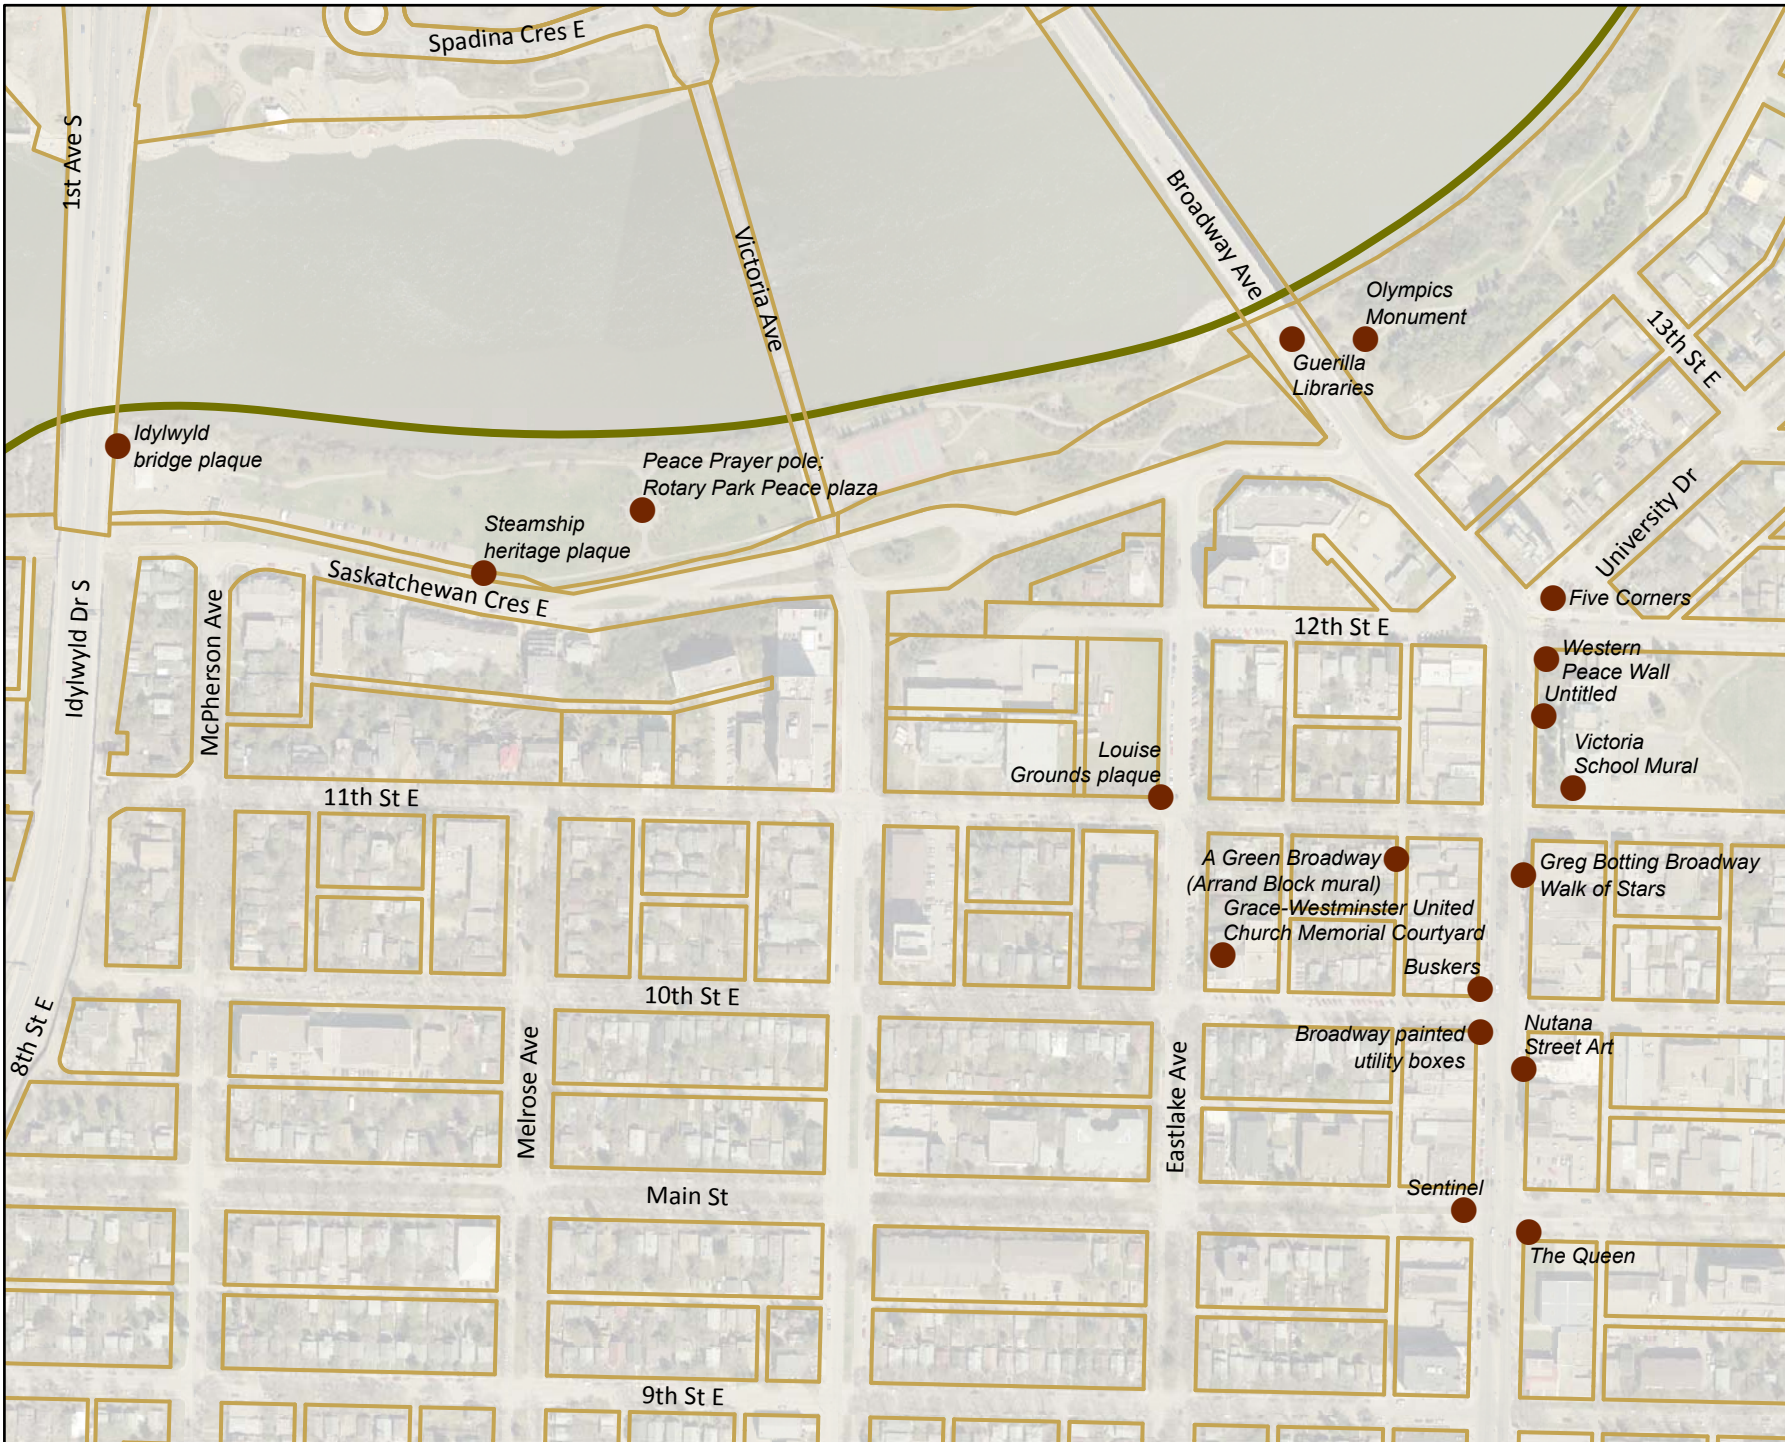

#	Name
85	Clay Studio Three
86	Handmade House
87	Hulo Films
88	Karma Film
89	Ness Creek Cultural and Recreational Society
90	Production Lighting
91	O. K. Economy building
92	Gail Adams School of Art
93	John Perret Light Line Photography
94	Little Stone Stage
95	Calories Restaurant and Bakery
96	Guitar Dojo
97	The Vinyl Diner
98	Yamaha Piano Center
99	Long & McQuade Musical Instruments
100	St. John's Music Ltd.
101	Bailey Editorial Services
102	Artists' Workshop
103	Broadway painted utility boxes
104	Guerilla Libraries
105	Louise Grounds plaque
106	Olympics Monument
107	Steamship heritage plaque
108	Peace Prayer pole; Rotary Park Peace plaza
109	Idylwyld bridge plaque
110	Greg Botting Broadway Walk of Stars
111	Grace-Westminster United Church Memorial Courtyard
112	Nutana Memorial Art Collection
113	A Green Broadway (Arrand Block mural)
114	Victoria School Mural
115	Humphrey and the Dumptrucks House
116	W. P. Bate House
117	Rites of Passage Tattoo
118	Mcquarrie's Tea And Coffee Merchants

Sept 2012

Nutana Cultural Inventory - Parks

Community Services
Planning & Development Branch

NOTE: The information contained on this map is for reference only and not to be used for legal purposes. This map may not be reproduced without the expressed written consent of Community Services - Future Growth, Mapping & Research Section.

Sept 2012

Nutana Cultural Inventory - Public Art

Community Services
Planning & Development Branch

NOTE: The information contained on this map is for reference only and not to be used for legal purposes. This map may not be reproduced without the expressed written consent of Community Services - Future Growth, Mapping & Research Section.