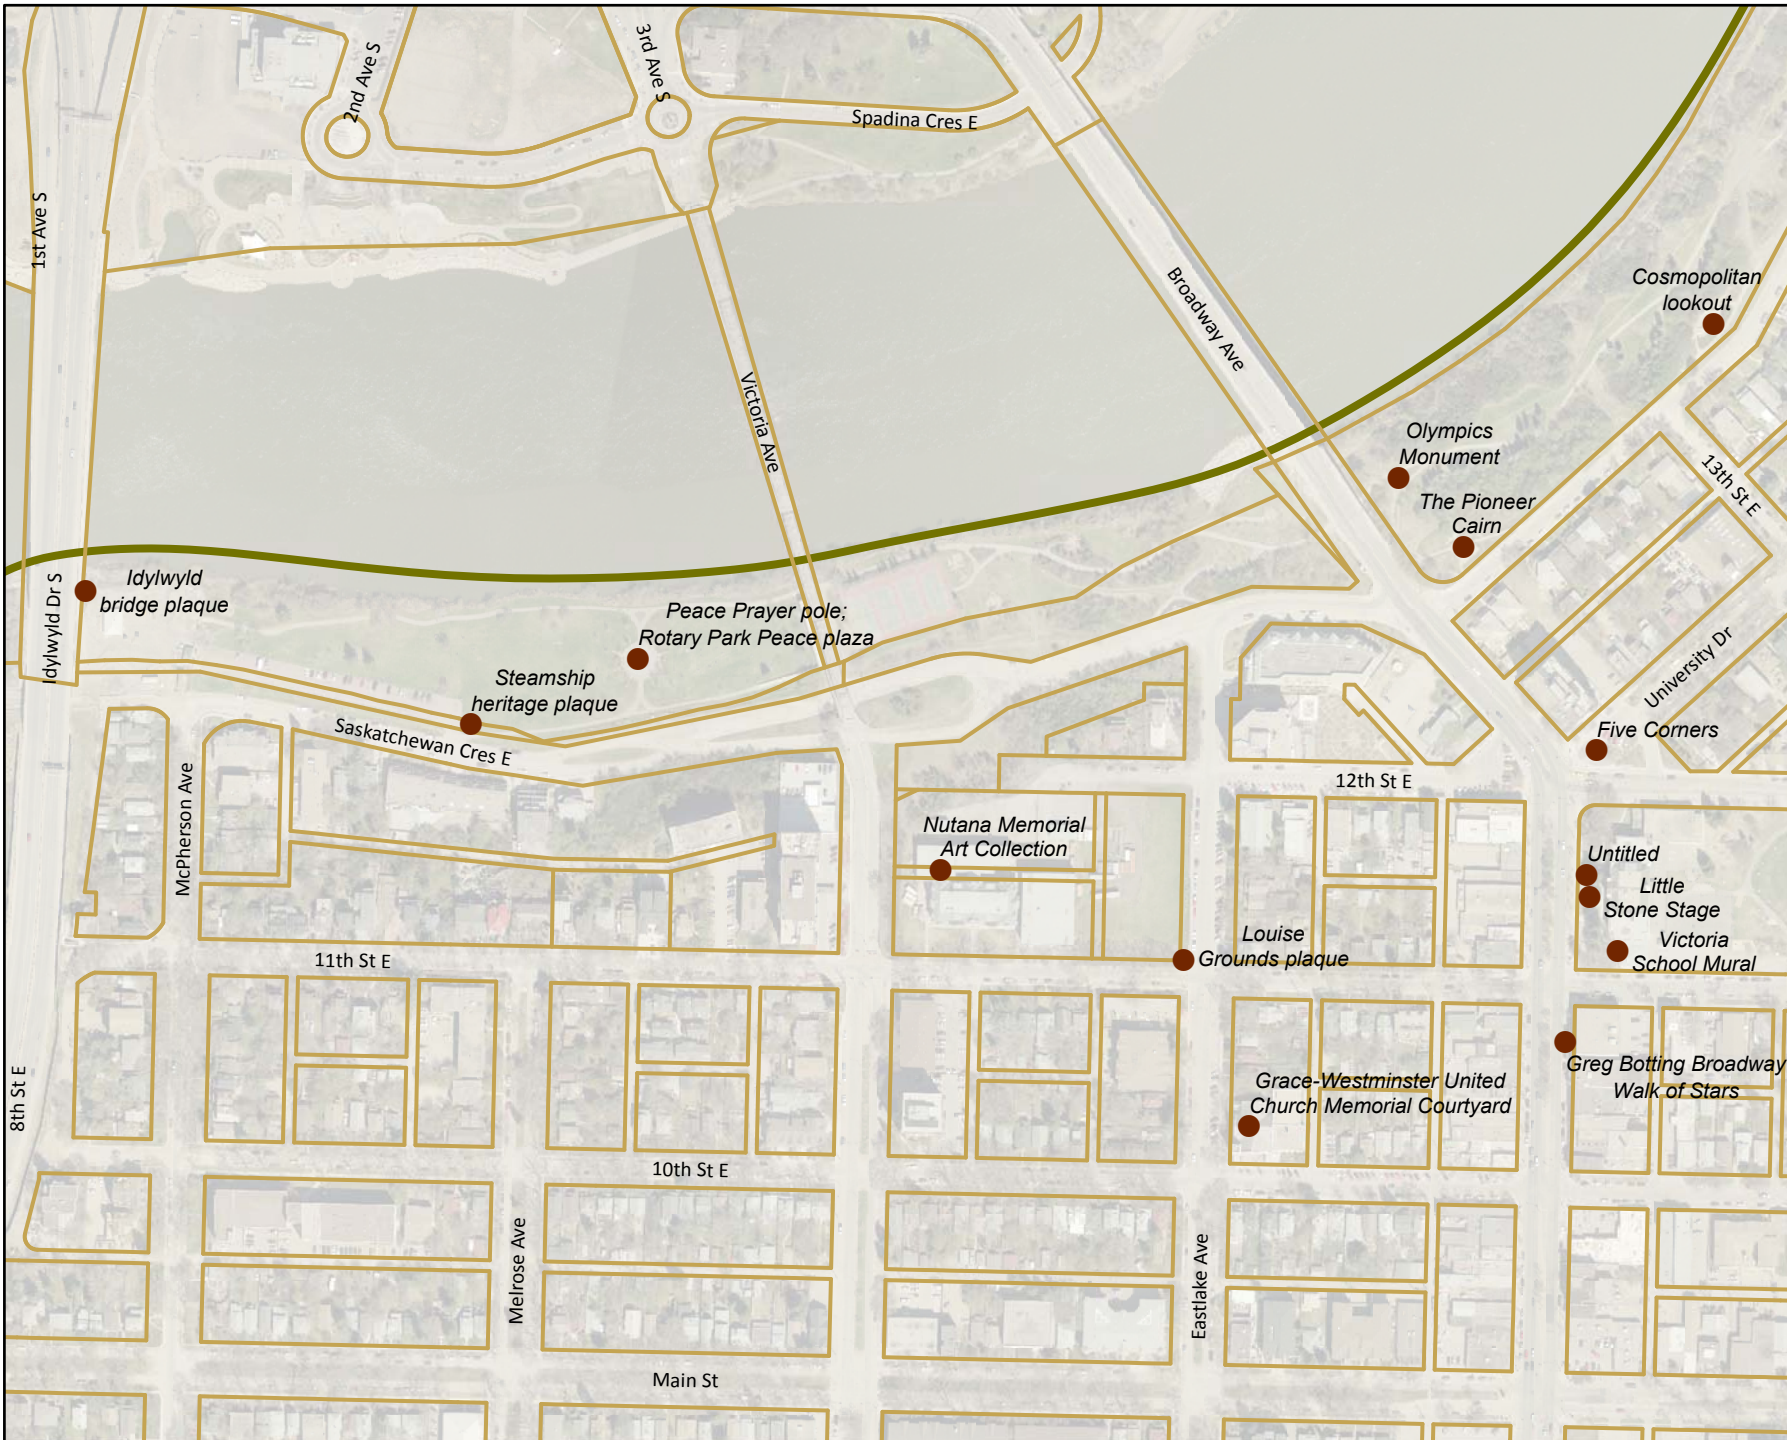

Nutana Cultural Inventory - Historic Commemorations

**Community Services
Planning & Development Branch**

Sept 2012