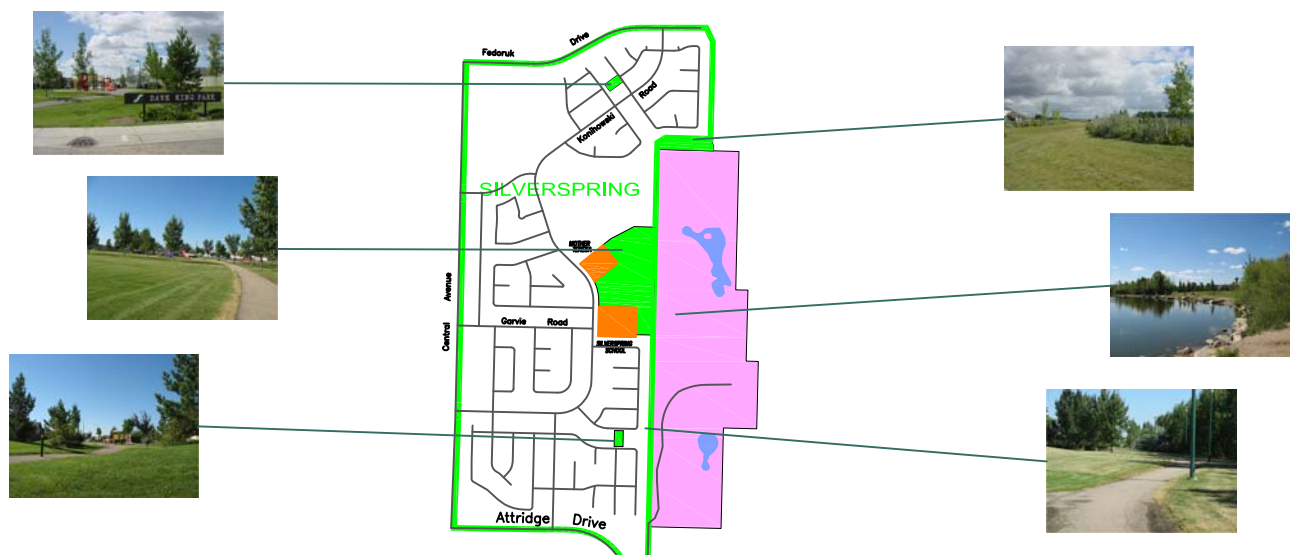

SILVERSPRING

BASIC INFORMATION		SPORTING FACILITIES						SEASONAL ACTIVITIES				PLAY			FITNESS			AMENITIES	
		BALL DIAMONDS	BASKETBALL	SKATEBOARD	SOCCER	TENNIS	VOLLEYBALL	POOLS		RINKS		PLAYGROUND	HORSESHOES	TOBOGGAN HILL	RUNNING TRACK	WALKING PATHS	SKI TRAILS		
PARK NAME	ADDRESS																	ADDITIONAL	SPECIAL FEATURES
Christine Morris	1203 Fairbrother Cres.																	Benches, Picnic	
Dave King	118 Bourgonie Cres.																	Benches, Picnic	
Forestry Farm Link	1903 Forest Drive																		
Forestry Farm South	Forest Drive	3																Parking Washrooms, Picnic, Bike Racks, BBQ, Drinking Fountain	Fishing Pond, Bandshell
Silverspring	710 Konihowski Road	2		2														Benches, Picnic, Bike Racks	
Silverspring Linear	346 Carr Cres																		

1. Groups wishing to use Sporting Facilities must advance book the location(s) required through City of Saskatoon, Leisure Service Branch, 306-975-3366.
2. When booking any sports field, you will need to have the specific field number for the specific park requested. (i.e. Adelaide Park - ball diamond #1) Maps with field numbers are available at: <http://www.saskatoon.ca/DEPARTMENTS/INFRASTRUCTURE%20SERVICES/parks/parklocationsandamenities.aspx> Click on the park that you are interested in.
3. For information on park amenities or maintenance, please call 306-975-3300.