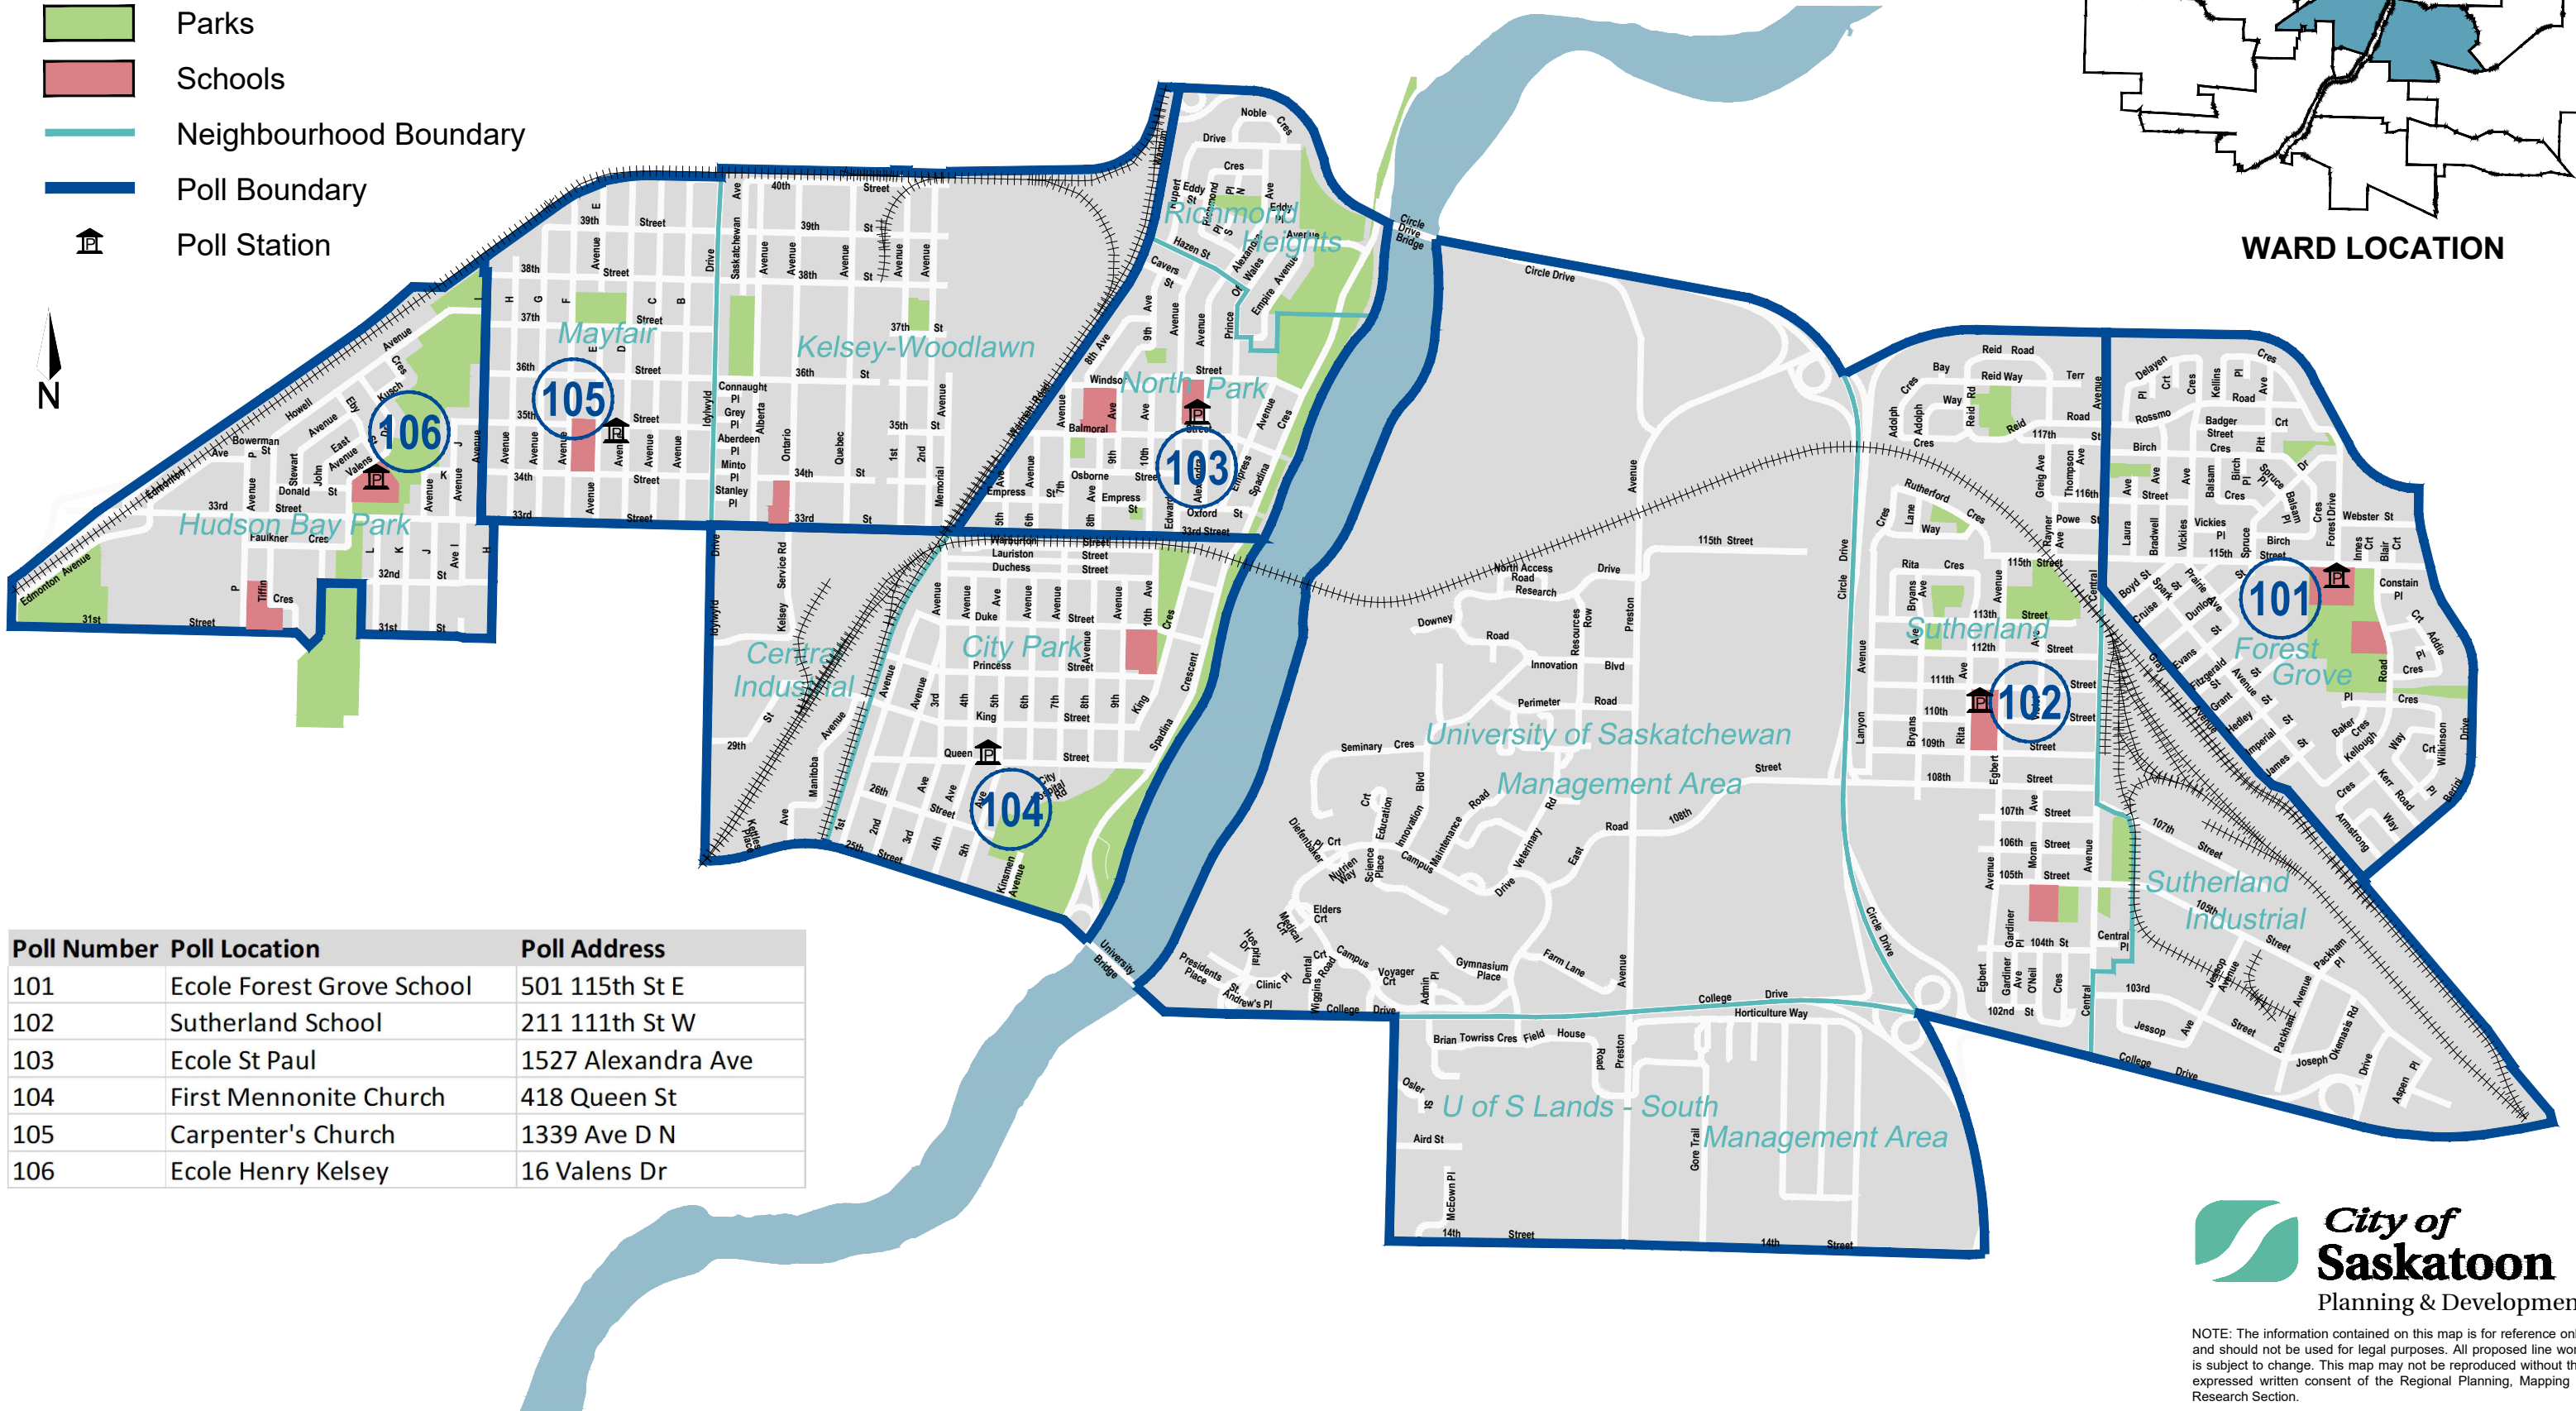

# Ward 1

-  Parks
-  Schools
-  Neighbourhood Boundary
-  Poll Boundary
-  Poll Station

WARD LOCATION

Poll Number	Poll Location	Poll Address
101	Ecole Forest Grove School	501 115th St E
102	Sutherland School	211 111th St W
103	Ecole St Paul	1527 Alexandra Ave
104	First Mennonite Church	418 Queen St
105	Carpenter's Church	1339 Ave D N
106	Ecole Henry Kelsey	16 Valens Dr

NOTE: The information contained on this map is for reference only and should not be used for legal purposes. All proposed line work is subject to change. This map may not be reproduced without the expressed written consent of the Regional Planning, Mapping & Research Section.

DRAWING NOT TO BE SCALED  
 April 27, 2020  
 N:\Planning\MAPPING\ELECTION\2020\_Election\Ward\_Maps\Ward1\_2020.dwg