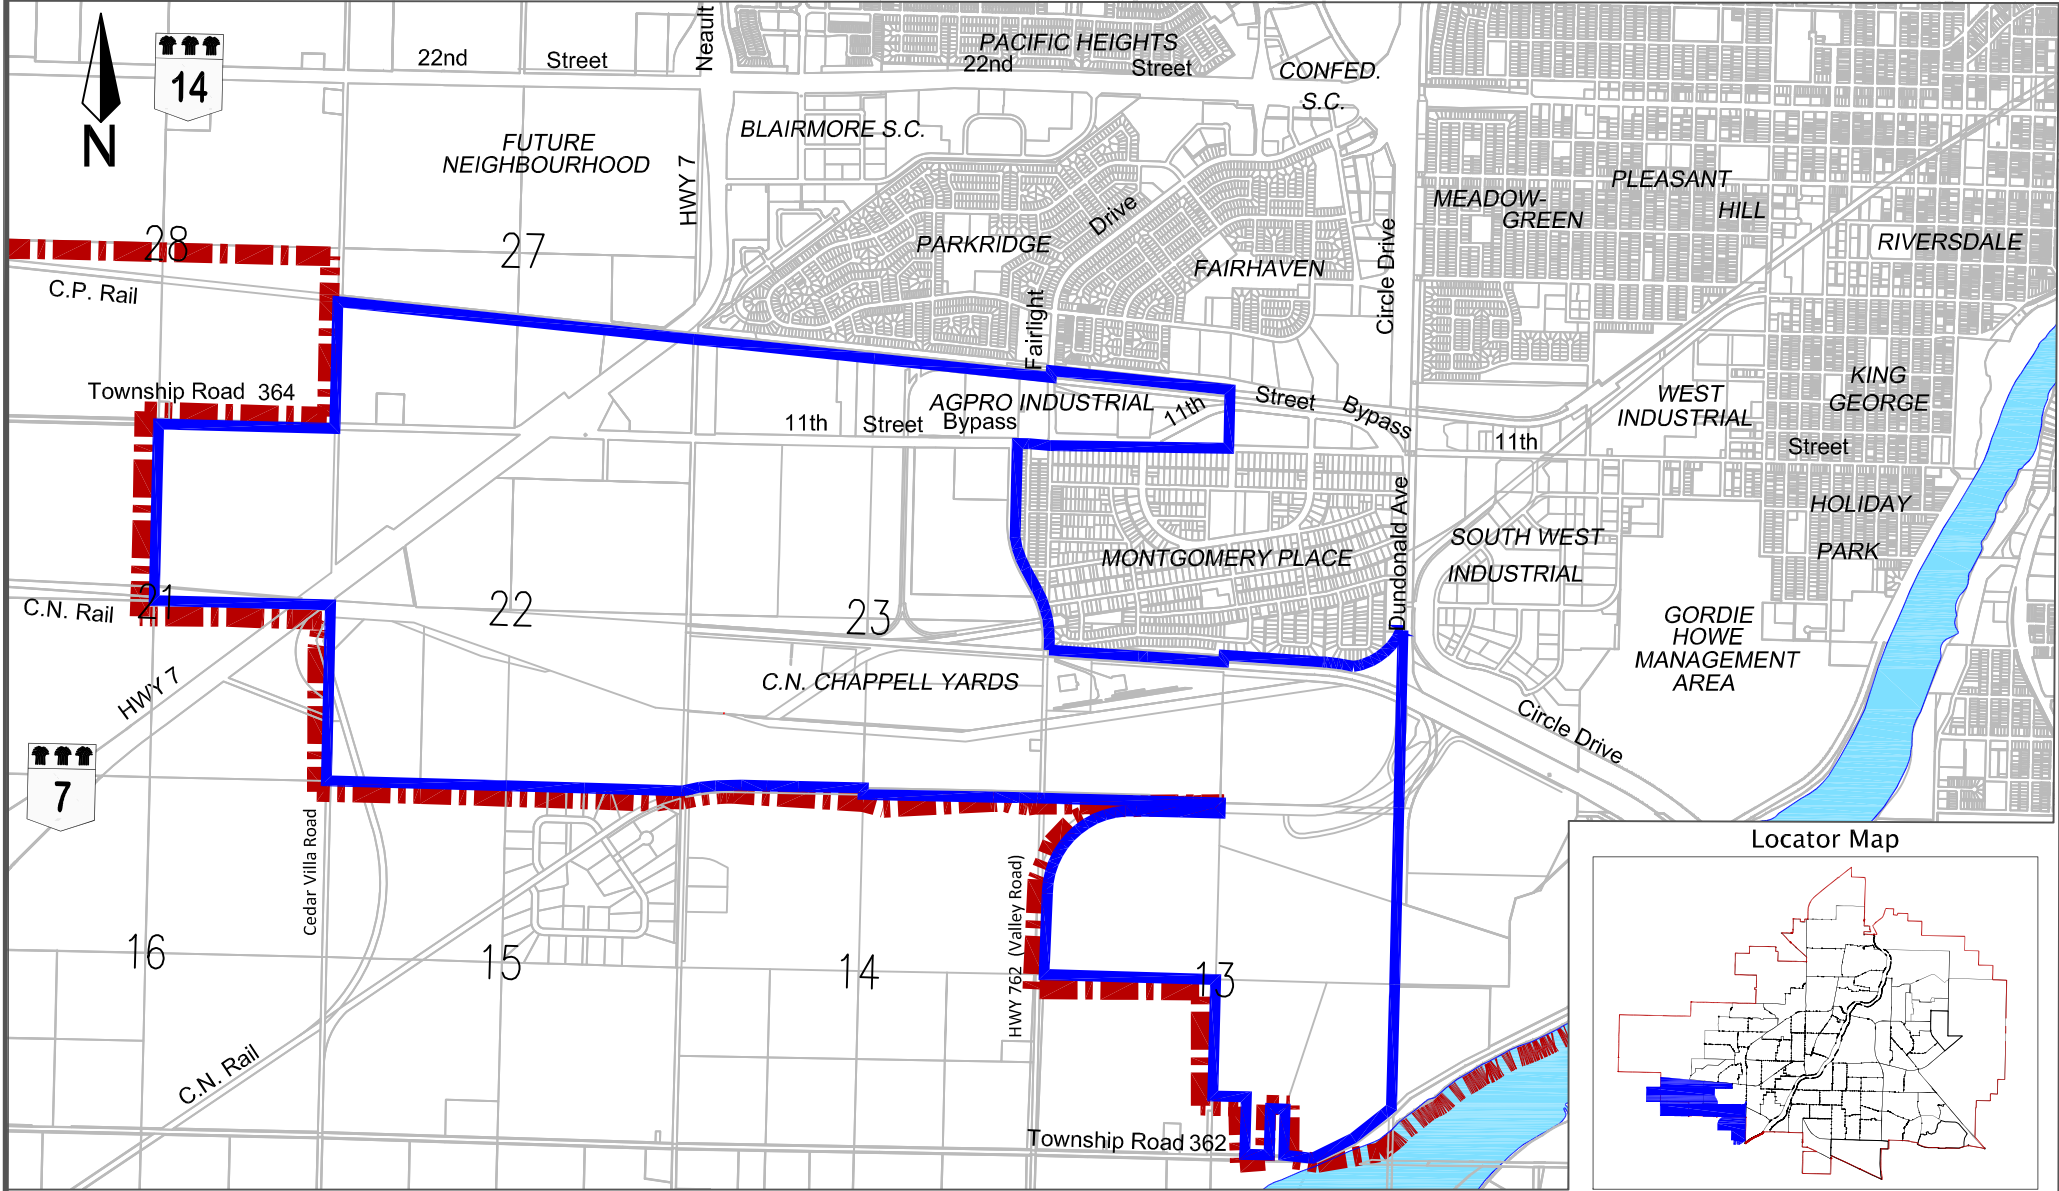

Study Area

South West Sector Plan

Legend

- City Limits
- Study Area

Scale: N.T.S.

City of Saskatoon
 Planning & Development Division
 NOTE: The information contained on this map is for reference only and not to be used for legal purposes.