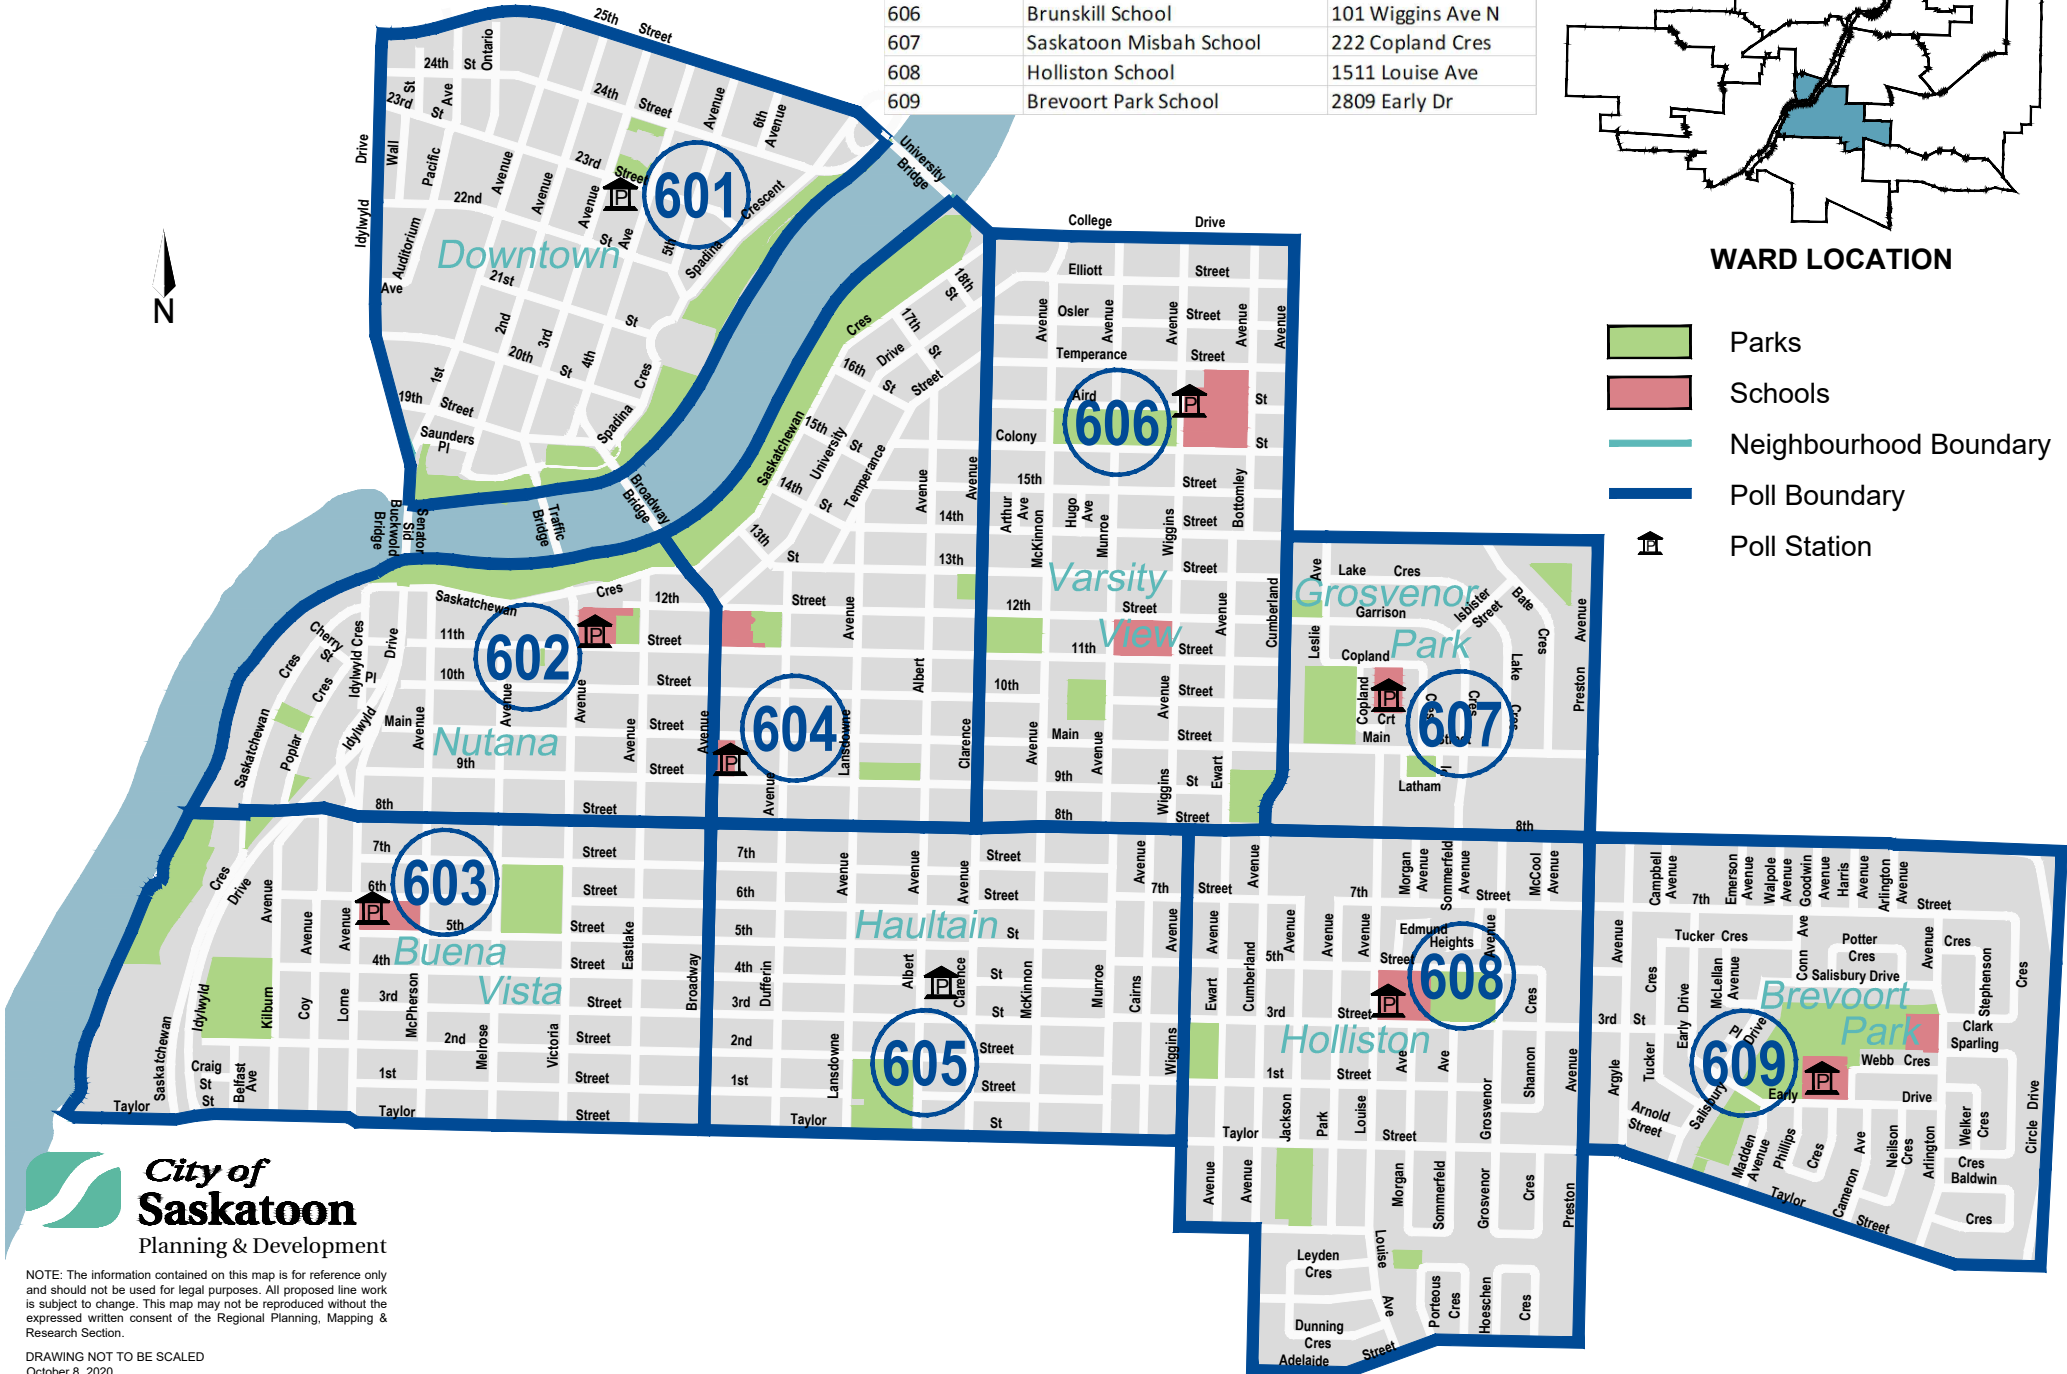

City of Saskatoon
Planning & Development

DRAWING NOT TO BE SCALED
October 8, 2020