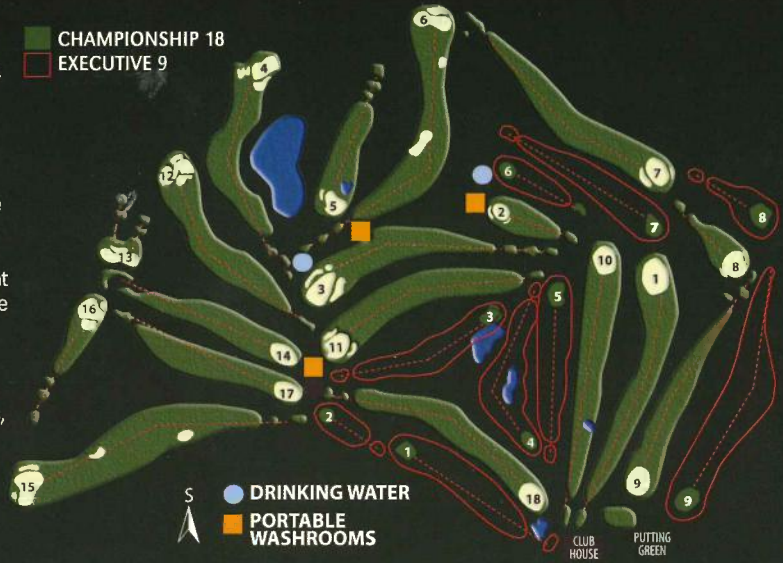

Shirts must be worn at all times. Exposed midribs, strapless or halter tops, and bathing suits are not permitted.

- For your own personal safety: Suitable footwear must be worn at all times which may include soft-spike golf

shoes, running shoes, sandals or soft-soled shoes. To prevent damage to the golf course, no heels over one half inch or boots of any kind are permitted. Playing in bare feet is not permitted.